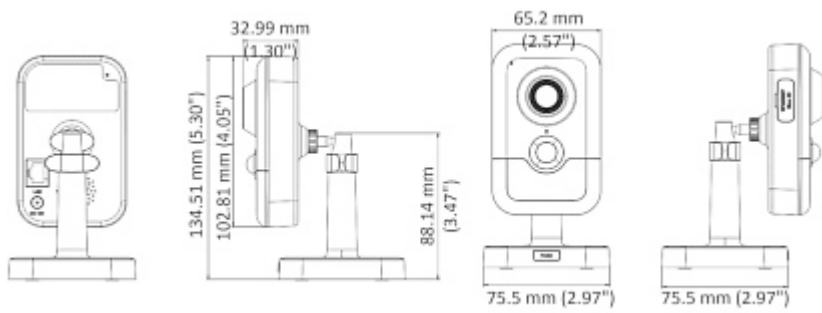

The used Wi-Fi module allows to remote communication with camera for max. distance up to 50 m.

SPECIFICATION

Standard:	TCP/IP
Sensor:	1/2.9 " Progressive Scan CMOS
Matrix size:	5 Mpx
Resolution:	2944 x 1656 - 4.8 Mpx , 2560 x 1440 - 3.7 Mpx , 1920 x 1080 - 1080p 1280 x 720 - 720p
Lens:	2.8 mm
View angle:	97 °
Range of IR illumination:	10 m
Audio:	<ul style="list-style-type: none">• Microphone built-in,• Speaker built-in,• Bi-directional audio streaming support
RS-485 interface:	—
Alarm inputs / outputs:	—
Image compression method:	H.265+ / H.265 / H.264+ / H.264 / MJPEG
Main stream frame rate:	20 fps @ 4.8 Mpx 25 fps @ 3.7 Mpx
WEB Server:	✓
ONVIF:	✓

PRESENTATION

Front view:

Rear view:

Side view:

Memory card slot:

Bottom view:

Dimensions:

In the kit:

PACKAGE

Dimensions (L x W x H): 0x0x0 mm	Gross Weight: 0 kg
----------------------------------	--------------------