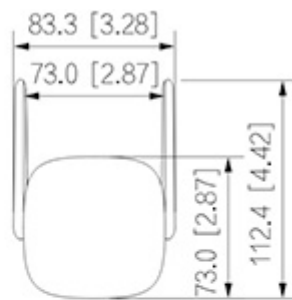

In order to obtain optimal performance of DAHUA Wi-Fi series cameras, it is recommended to use DAHUA Micro SD memory cards.

SPECIFICATION

Standard:	IP
Resolution:	2560 x 1440 - 4 Mpx , 2304 x 1296 - 3 Mpx , 1920 x 1080 - 1080p , 1280 x 960 - 1.3 Mpx , 1280 x 720 - 720p
Sensor:	1/3 " Progressive Scan CMOS
Lens:	2.8 mm
View angle:	90 °
Range of IR illumination:	30 m
Memory card slot:	Micro SD memory cards up to 256GB support (possible local recording)
Image compression method:	H.265+ / H.265 / H.264+ / H.264
Alarm inputs / outputs:	—
Audio:	<ul style="list-style-type: none">• Microphone built-in,• Speaker built-in,• Bi-directional audio streaming support,• Audio detection,• Audio transmission via network
Main stream frame rate:	20 fps @ 4 Mpx 25 fps @ 3 Mpx
Interface:	<ul style="list-style-type: none">• Wi-Fi - 2.4 GHz IEEE 802.11 b/g/n,• 10/100 Base-T (RJ-45)
WEB Server:	Built-in

Mounting side view:

Dimensions:

See how to initialize DAHUA cameras:

:

In the kit:

DELTA-OPTI Monika Matysiak; <https://www.delta.poznan.pl>
POL; 60-713 Poznań; Graniczna 10
e-mail: delta-opti@delta.poznan.pl; tel: +(48) 61 864 69 60

PACKAGE

Dimensions (L x W x H): 0x0x0 mm	Gross Weight: 0 kg
----------------------------------	--------------------