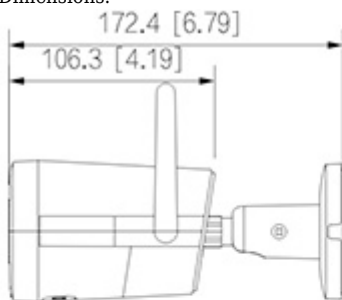

In order to obtain optimal performance of DAHUA Wi-Fi series cameras, it is recommended to use DAHUA Micro SD memory cards.

SPECIFICATION

Standard:	IP
Resolution:	2560 x 1440 - 4 Mpx , 2304 x 1296 - 3 Mpx , 1920 x 1080 - 1080p , 1280 x 960 - 1.3 Mpx , 1280 x 720 - 720p
Sensor:	1/3 " Progressive Scan CMOS
Lens:	2.8 mm
View angle:	90 °
Range of IR illumination:	30 m
Memory card slot:	Micro SD memory cards up to 256GB support (possible local recording)
Image compression method:	H.265+ / H.265 / H.264+ / H.264
Alarm inputs / outputs:	—
Audio:	<ul style="list-style-type: none">• Microphone built-in,• Speaker built-in,• Bi-directional audio streaming support,• Audio detection,• Audio transmission via network
Main stream frame rate:	20 fps @ 4 Mpx 25 fps @ 3 Mpx
Interface:	<ul style="list-style-type: none">• Wi-Fi - 2.4 GHz IEEE 802.11 b/g/n,• 10/100 Base-T (RJ-45)
WEB Server:	Built-in

Mounting side view:

Dimensions:

See how to initialize DAHUA cameras:

:

In the kit:

DELTA-OPTI Monika Matysiak; <https://www.delta.poznan.pl>
POL; 60-713 Poznań; Graniczna 10
e-mail: delta-opti@delta.poznan.pl; tel: +(48) 61 864 69 60

PACKAGE

Dimensions (L x W x H): 0x0x0 mm	Gross Weight: 0 kg
----------------------------------	--------------------