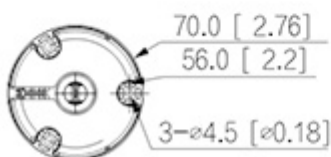

In order to obtain optimal performance of DAHUA Wi-Fi series cameras, it is recommended to use DAHUA Micro SD memory cards.

SPECIFICATION

Standard:	IP
Resolution:	2560 x 1440 - 4 Mpx , 2304 x 1296 - 3 Mpx , 1920 x 1080 - 1080p , 1280 x 960 - 1.3 Mpx , 1280 x 720 - 720p
Sensor:	1/3 " Progressive Scan CMOS
Lens:	2.8 mm
View angle:	90 °
Range of IR illumination:	30 m
Memory card slot:	Micro SD memory cards up to 256GB support (possible local recording)
Image compression method:	H.265+ / H.265 / H.264+ / H.264
Alarm inputs / outputs:	—
Audio:	<ul style="list-style-type: none">• Microphone built-in,• Speaker built-in,• Bi-directional audio streaming support,• Audio detection,• Audio transmission via network
Main stream frame rate:	20 fps @ 4 Mpx 25 fps @ 3 Mpx
Interface:	<ul style="list-style-type: none">• Wi-Fi - 2.4 GHz IEEE 802.11 b/g/n,• 10/100 Base-T (RJ-45)
WEB Server:	Built-in

Mounting side view:

Dimensions:

See how to initialize DAHUA cameras:

:

In the kit:

DELTA-OPTI Monika Matysiak; <https://www.delta.poznan.pl>
POL; 60-713 Poznań; Graniczna 10
e-mail: delta-opti@delta.poznan.pl; tel: +(48) 61 864 69 60

PACKAGE

Dimensions (L x W x H): 0x0x0 mm	Gross Weight: 0 kg
----------------------------------	--------------------