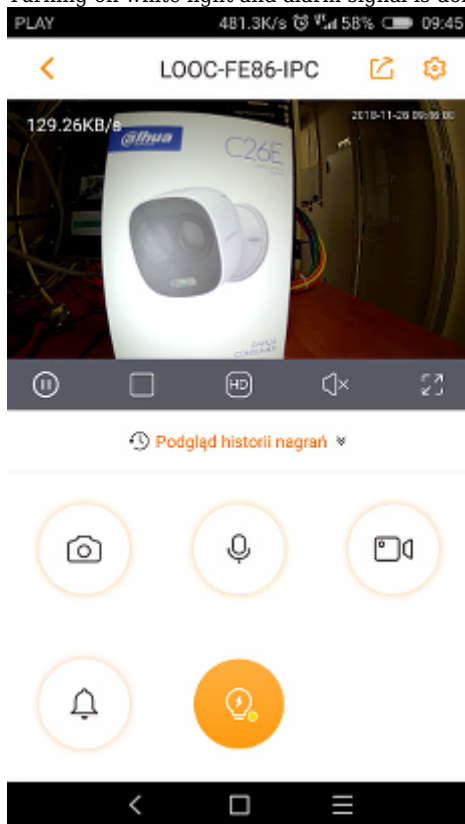

Rear view:

In the kit:

OUR TESTS

Turning on white light and alarm signal is done manually by selecting the appropriate icon in the imou application:

PACKAGE

Dimensions (L x W x H): 0x0x0 mm	Gross Weight: 0 kg
----------------------------------	--------------------