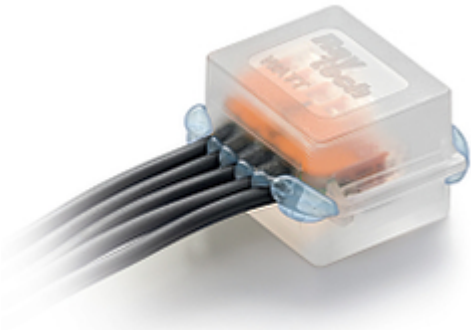

Code: WATT

JUNCTION BOX GELBOX **WATT** IP68 RayTech

Net: **28.80 PLN** Gross: **28.80 PLN**

Universal mounting box filled with gel, allowing the connection of electrical, telephone, signal, antenna cables, etc. according to IP68 Protection Class. The box is perfect to use in areas with high moisture and underground (for example in electrical garden installations). The box can be easily mounted in both a horizontal and vertical positions - there is no danger of flowing out the gel. The gel used to seal is not harmful to humans, environmentally safe, and easily removable when it is necessary to modify the connection.

PRESENTATION

Internal view:

Package:

Example of application:

:

OUR TESTS

The gel completely covers connector, so it is completely isolated from the external environment:

: