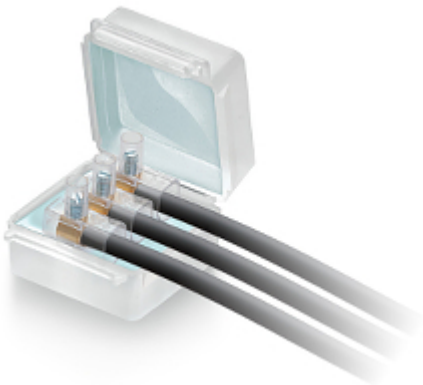

Code: WATT

JUNCTION BOX GELBOX **WATT** IP68 RayTech

Net: **28.80 PLN** Gross: **28.80 PLN**

Universal mounting box filled with gel, allowing the connection of electrical, telephone, signal, antenna cables, etc. according to IP68 Protection Class. The box is perfect to use in areas with high moisture and underground (for example in electrical garden installations). The box can be easily mounted in both a horizontal and vertical positions - there is no danger of flowing out the gel. The gel used to seal is not harmful to humans, environmentally safe, and easily removable when it is necessary to modify the connection.

PRESENTATION

Internal view:

Package:

Example of application:

:

OUR TESTS

The gel completely covers connector, so it is completely isolated from the external environment:

: