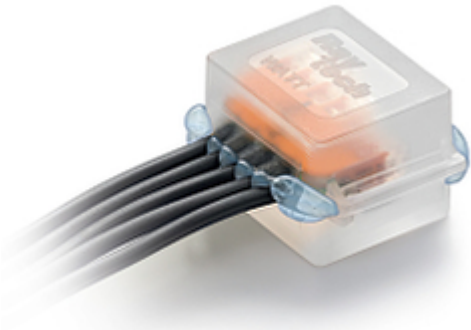

Code: WATT-MP

JUNCTION BOX GELBOX **WATT-MP** IP68 RayTech

Net: **32.69 EUR** Gross: **32.69 EUR**

Universal mounting box filled with gel, allowing the connection of electrical, telephone, signal, antenna cables, etc. according to IP68 Protection Class. The box is perfect to use in areas with high moisture and underground (for example in electrical garden installations). The box can be easily mounted in both a horizontal and vertical positions - there is no danger of flowing out the gel. The gel used to seal is not harmful to humans, environmentally safe, and easily removable when it is necessary to modify the connection.

:

OUR TESTS

The gel completely covers connector, so it is completely isolated from the external environment:

:

PACKAGE

DELTA-OPTI Monika Matysiak; <https://www.delta.poznan.pl>
POL; 60-713 Poznań; Graniczna 10
e-mail: delta-opti@delta.poznan.pl; tel: +(48) 61 864 69 60