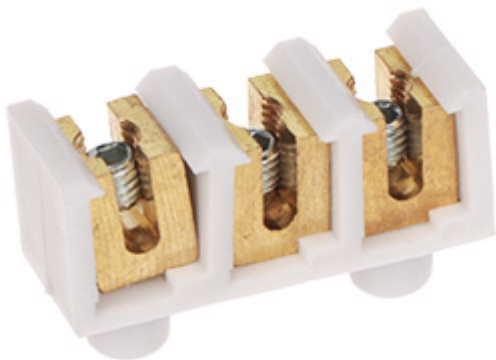

Example of application:

:
In the kit: