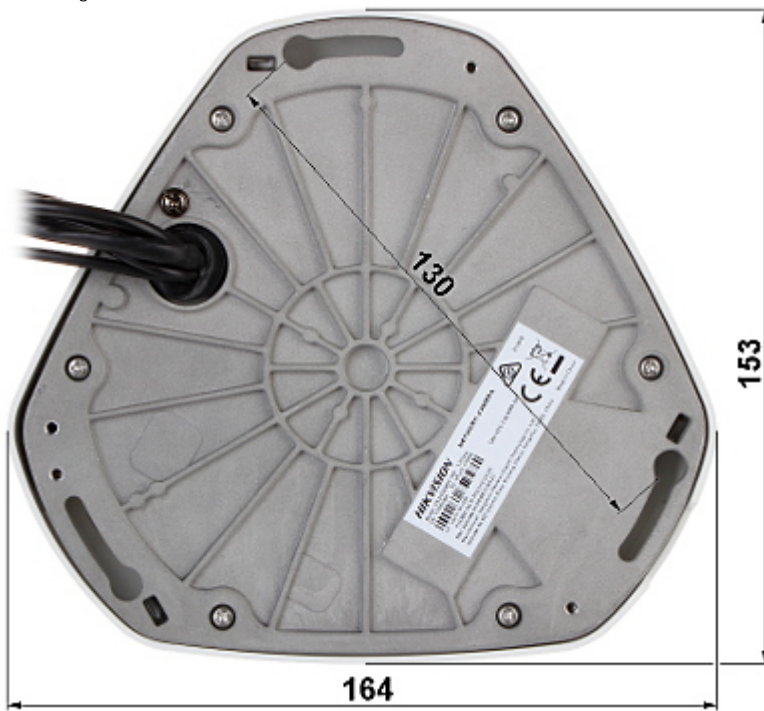

Code: DS-2CD63C2F-IVS(2MM)

Memory card slot:

Mounting side view:

Camera connectors:

In the kit:

**PACKAGE**

Dimensions (L x W x H): 0x0x0 mm	Gross Weight: 0 kg
----------------------------------	--------------------