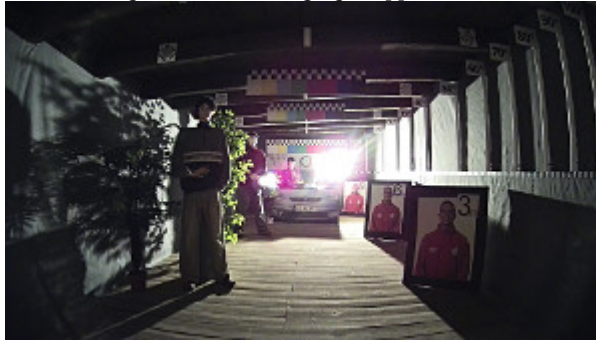

Camera image at artificial illumination (about 30Lux):

Camera image at direct strong light opposite to camera:

Camera image at night conditions, at different illumination values show below:

10 LUX:

1 LUX: