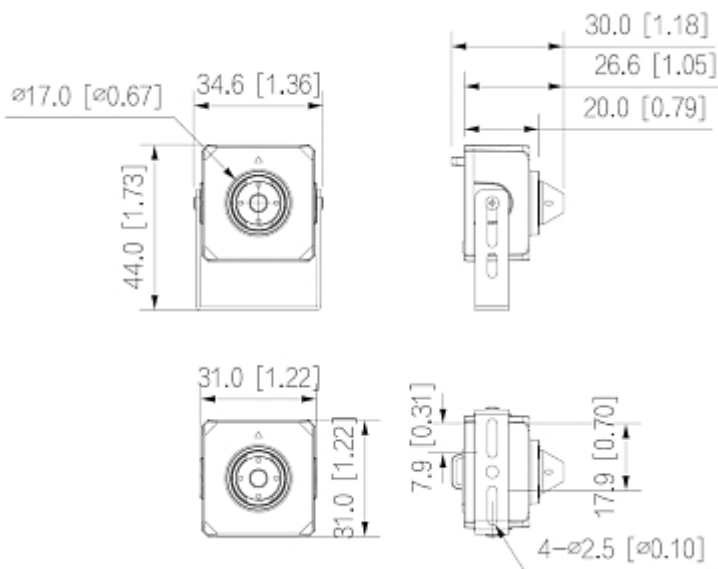

Camera is equipped with PINHOLE type lens, needs only a very small hole to get right field of view. Camera has microphone and audio output built-in.

SPECIFICATION

Standard:	TCP/IP
Sensor:	1/3 " Progressive Scan CMOS
Matrix size:	2.1 Mpx
Resolution:	1920 x 1080 - 1080p , 1280 x 960 - 1.3 Mpx 1280 x 720 - 720p
Lens:	2.8 mm (pinhole)
View angle:	<ul style="list-style-type: none">• 96 ° (manufacturer data)• 92 ° (our tests result)
Min. illumination:	<ul style="list-style-type: none">• 0.01 Lux @ F2.0 / 30IRE (color)• 0.001 Lux @ F2.0 / 30IRE (B/W)
S/N ratio:	> 56 dB
Audio:	<ul style="list-style-type: none">• Audio input• Microphone built-in,• Audio output• Bi-directional audio streaming support• Audio detection
RS-485 interface:	—
RS-232 interface:	—
Alarm inputs / outputs:	—

PRESENTATION

Camera is very small:

DELTA-OPTI Monika Matysiak; <https://www.delta.poznan.pl>
POL; 60-713 Poznań; Graniczna 10
e-mail: delta-opti@delta.poznan.pl; tel: +(48) 61 864 69 60

Front view:

Rear view:

Camera connectors:

Camera dimensions:

See how to initialize DAHUA cameras:

:
In the kit:

OUR TESTS

Camera image at artificial illumination (about 30Lux):

Camera image at direct strong light opposite to camera:

Camera image at night conditions, at different illumination values show below:

10 LUX:

1 LUX:

0.1 LUX:

0.01 LUX:

0.001 LUX:

PACKAGE

Dimensions (L x W x H): 0x0x0 mm	Gross Weight: 0 kg
----------------------------------	--------------------