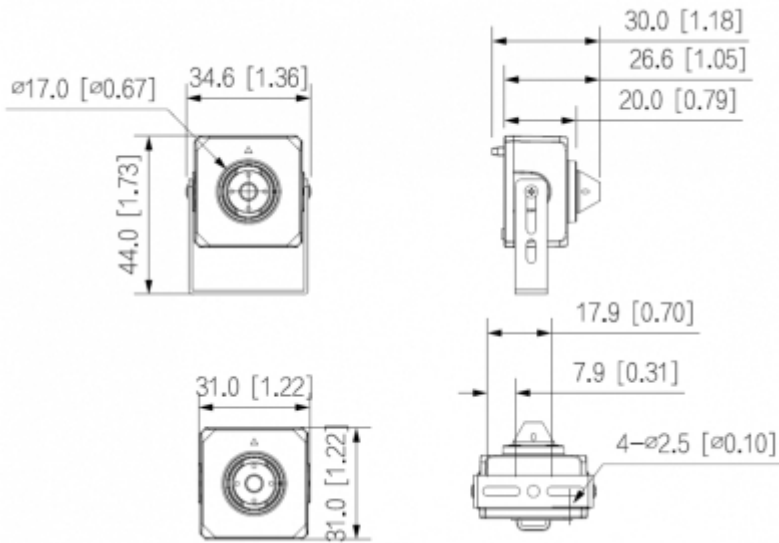

Front view:

Rear view:

Camera connectors:

Camera dimensions:

In the kit:

**PACKAGE**

Dimensions (L x W x H): 0x0x0 mm	Gross Weight: 0 kg
----------------------------------	--------------------