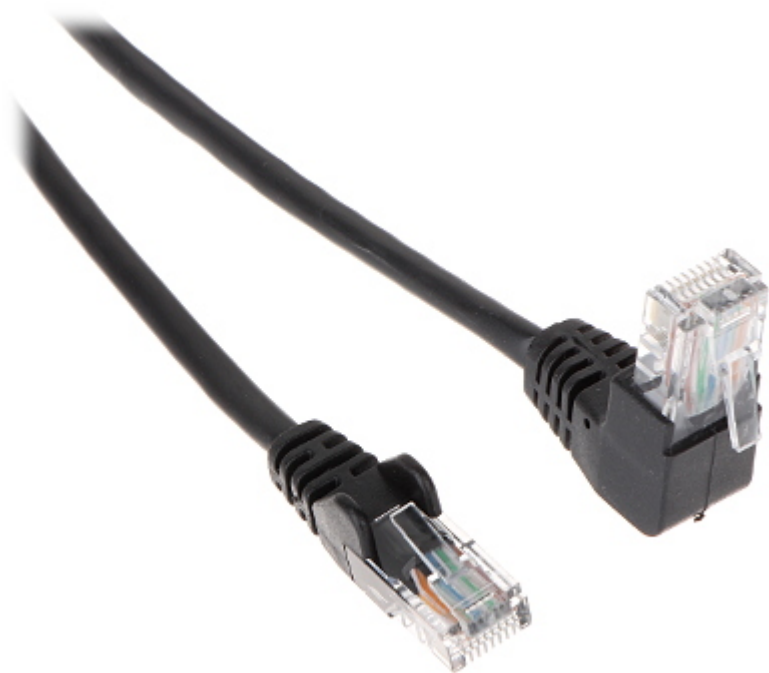

Code: RJ45/0.25-PK/B

PATCHCORD **RJ45/0.25-PK/B** 0.25 m

Net: **4.28 PLN** Gross: **4.28 PLN**

SPECIFICATION

Cable:	UTP cat. 5e : RJ-45 - Straight plug / RJ-45 - Angular plug
Color:	Black
Length of the cable:	0.25 m
Main features:	<ul style="list-style-type: none">• Very easy and quick assembly• Corrosion resistance
Weight:	0.015 kg
Guarantee:	2 years

PRESENTATION

RJ-45 connectors:

DELTA-OPTI Monika Matysiak; <https://www.delta.poznan.pl>
POL; 60-713 Poznań; Graniczna 10
e-mail: delta-opti@delta.poznan.pl; tel: +(48) 61 864 69 60

PACKAGE

Dimensions (L x W x H): 0x0x0 mm	Gross Weight: 0 kg
----------------------------------	--------------------