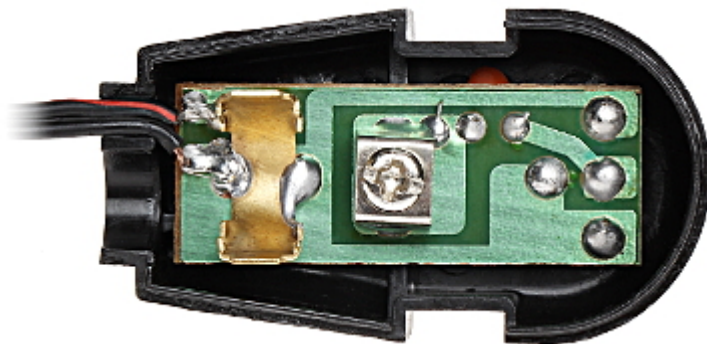

Code: 12V/100MA/S-TAT

## SPECIFICATION

Input voltage:	230 V / 50 Hz
Output voltage:	<ul style="list-style-type: none"><li>• 12 V stabilized</li><li>• 13 V AC</li></ul>
Maximal load:	100 mA
Output:	antenna separator on the cable
Dimensions:	90 x 80 x 50 mm
Weight:	0.180 kg
Manufacturer / Brand:	TATAREK
Guarantee:	2 years

## PRESENTATION

Antenna separator:

Power output: