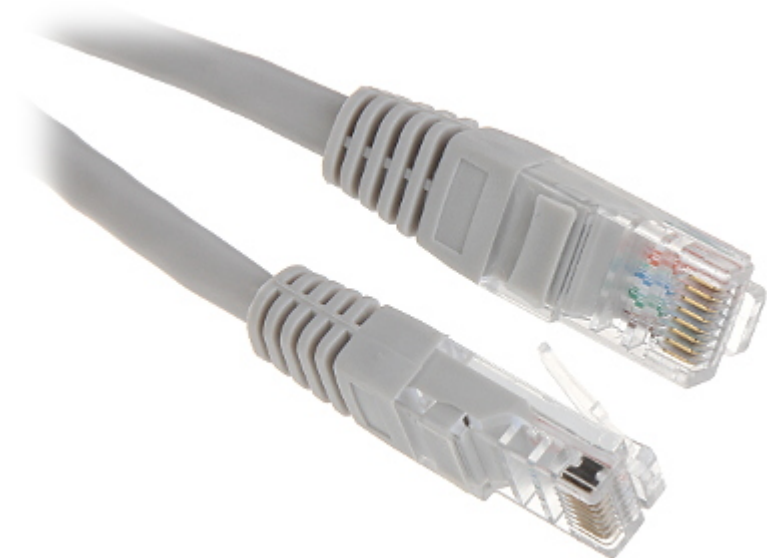

PACKAGE

Dimensions (L x W x H): 0x0x0 mm	Gross Weight: 0 kg