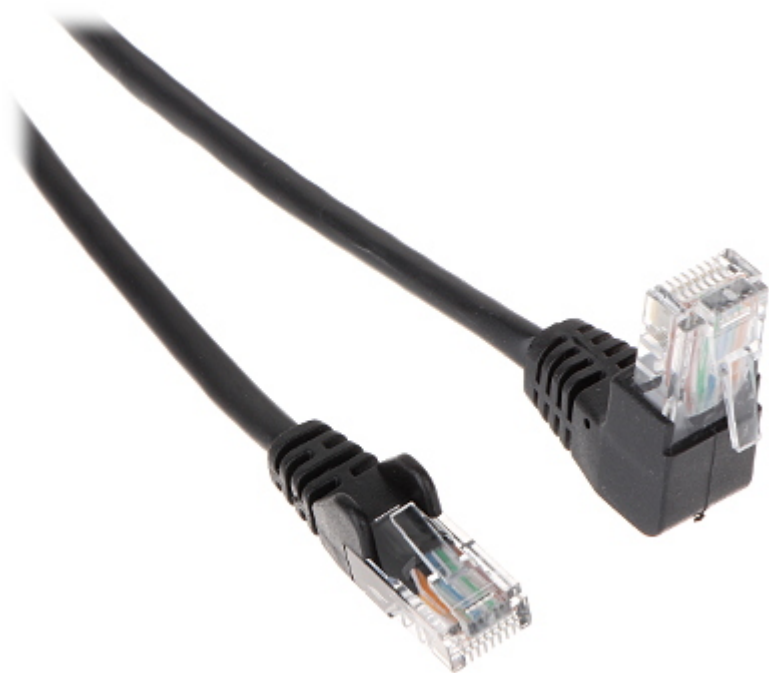

Code: RJ45/15-PK/B

PATCHCORD **RJ45/15-PK/B** 15 m

Net: **6.03 EUR** Gross: **6.03 EUR**

SPECIFICATION

Cable:	UTP cat. 5e : RJ-45 - Straight plug / RJ-45 - Angular plug
Color:	Black
Length of the cable:	15 m
Main features:	<ul style="list-style-type: none">• Very easy and quick assembly• Corrosion resistance
Weight:	0.27 kg
Guarantee:	2 years

PRESENTATION

RJ-45 connectors:

DELTA-OPTI Monika Matysiak; <https://www.delta.poznan.pl>
POL; 60-713 Poznań; Graniczna 10
e-mail: delta-opti@delta.poznan.pl; tel: +(48) 61 864 69 60

PACKAGE

Dimensions (L x W x H): 0x0x0 mm	Gross Weight: 0 kg
----------------------------------	--------------------