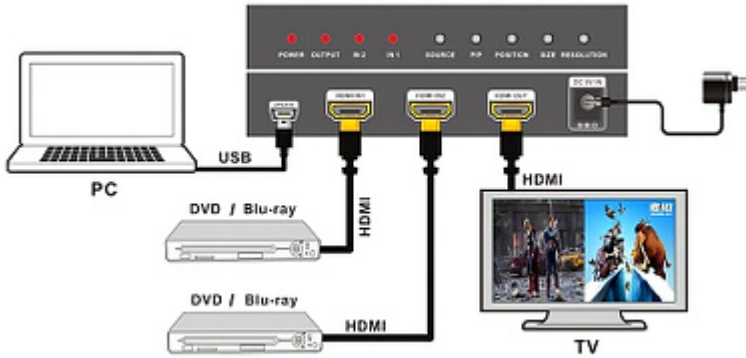

Code: HDMI-SW-2/1-PIP

MULTI-VIEWER SWITCHER **HDMI-SW-2/1-PIP**

Net: 436.80 PLN Gross: 436.80 PLN

The image multi-viewer switcher allows to select one or several signal sources and connect them to the output. In addition, the device can work as a vertical image splitter, allowing simultaneous display the image from two HDMI sources with the option of selecting an active audio channel.

SPECIFICATION

Number of HDMI inputs:	2 pcs
Number of HDMI outputs:	1 pcs
Supported HDMI standard:	1.3a
Supported audio formats:	LPCM, PCM2, 5.1, 7.1CH, Dolby-AC3, DTS 5.1
Max. power consumption:	5 W
Maximal transmission range:	≤ 15 m
Supported resolutions:	480i, 480p, 576i, 576p, 720p, 1080i, 1080p / 50 Hz, 1080p / 60 Hz
HDCP:	✓
Power supply:	5 V / 1 A (power adapter included)
Main features:	<ul style="list-style-type: none">• Vertical image splitter from two sources• Displaying: only one image, two images in the same time, one image larger and the second smaller• Possibility to set the image window size• The ability to choose one of the two audio sources• Possibility to change the image window position• Control using the keys
Weight:	0.3 kg
Dimensions:	147 x 72 x 25 mm
Guarantee:	2 years

PRESENTATION

Front panel:

Device connectors:

DELTA-OPTI Monika Matysiak; <https://www.delta.poznan.pl>
POL; 60-713 Poznań; Graniczna 10
e-mail: delta-opti@delta.poznan.pl; tel: +(48) 61 864 69 60

Operation modes:

In the kit:

PACKAGE

Dimensions (L x W x H): 0x0x0 mm	Gross Weight: 0 kg
----------------------------------	--------------------