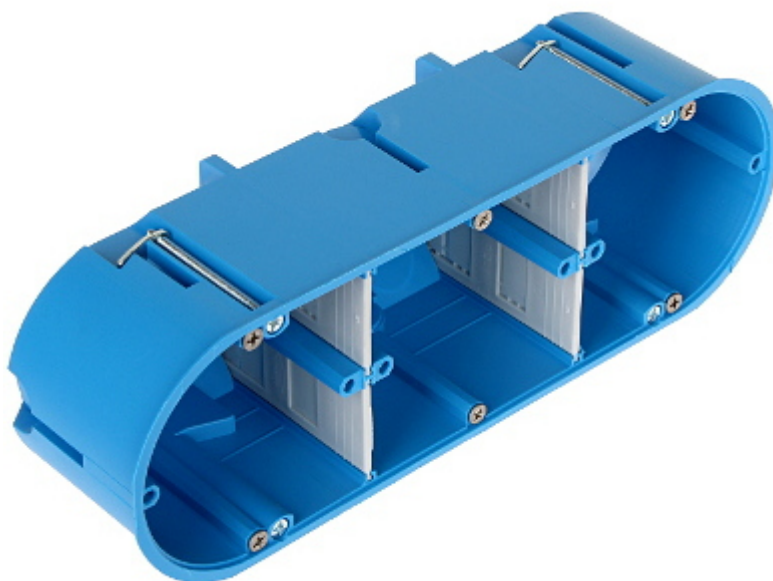

Code: P-3X60-D

FLUSH BOX 3-GANG P-3X60-D SIMET

Net: 17.71 PLN Gross: 17.71 PLN

Flush mounting box. The box is made from non-halogen, self-extinguishing plastic, intended for installation in hollow walls (plasterboard). Possibility of vertical or horizontal mounting.

SPECIFICATION

Number of sections:	3
"Index of Protection":	IP30
Main features:	<ul style="list-style-type: none">• Flush-mounted for hollow walls• stiffened construction• flammability index : 960 °C• Class V0• 3 x 4 fixing points• 6 mounting screws, 4 special screws with holders to fastening to the wall, 4 cable partitions - included
Material:	halogen free and inflammable
Color:	Blue
Weight:	0.131 kg
Mounting holes distance:	60 mm
Dimensions:	214 x 71 x 63 mm
Manufacturer / Brand:	SIMET
Guarantee:	2 years

PRESENTATION

Front view:

Rear view:

The box has removable cable partitions:

PACKAGE

Dimensions (L x W x H): 0x0x0 mm	Gross Weight: 0 kg
----------------------------------	--------------------

DELTA-OPTI Monika Matysiak; <https://www.delta.poznan.pl>
POL; 60-713 Poznań; Graniczna 10
e-mail: delta-opti@delta.poznan.pl; tel: +(48) 61 864 69 60