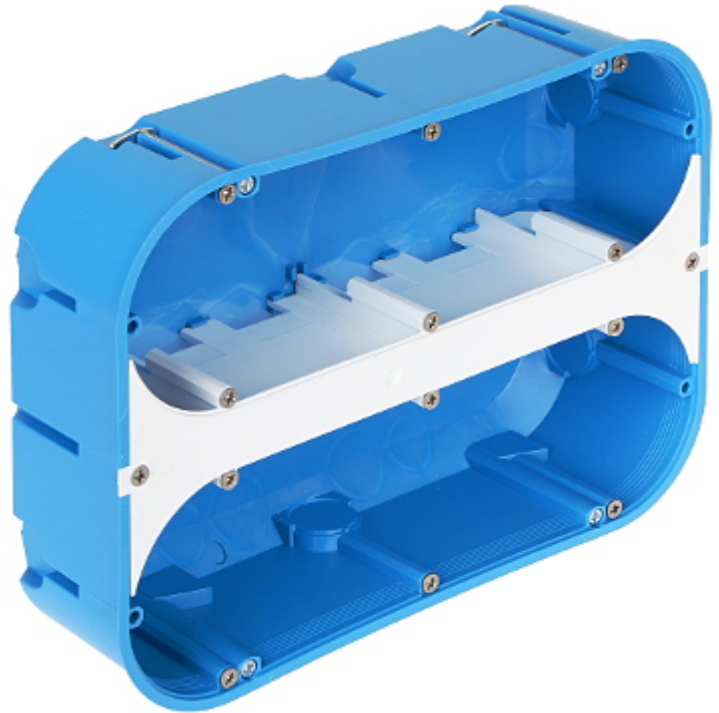

Code: P-6X60-D

FLUSH BOX 6-GANG P-6X60-D

Net: 43.35 PLN Gross: 43.35 PLN

Flush mounting box. The box is made from non-halogen, self-extinguishing plastic, intended for installation in hollow walls (plasterboard). Possibility of vertical or horizontal mounting.

SPECIFICATION

Number of sections:	6
"Index of Protection":	IP30
Main features:	<ul style="list-style-type: none">• Flush-mounted for hollow walls• stiffened construction• 960 °C flammability index• Class V0• 16 fixing points• 12 mounting screws, 4 special screws with holders to fastening to the wall, 1 cable partition - included
Material:	halogen free and inflammable
Color:	Blue
Weight:	0.225 kg
Mounting holes distance:	60 mm
Dimensions:	229 x 171 x 68 mm
Guarantee:	2 years

PRESENTATION

Front view:

Rear view:

PACKAGE

Dimensions (L x W x H): 0x0x0 mm	Gross Weight: 0 kg
----------------------------------	--------------------