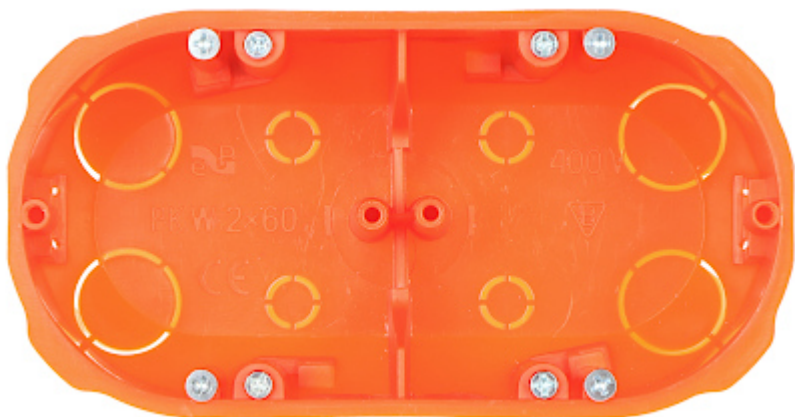

Code: PK-2X60/K-G/EPN

FLUSH BOX 2-GANG **PK-2X60/K-G/EPN** Elektro-Plast

Net: **5.63 PLN** Gross: **5.63 PLN**

Flush mounting box. The box is intended for installation in hollow walls (plasterboard).

SPECIFICATION

Number of sections:	2
"Index of Protection":	—
Main features:	<ul style="list-style-type: none">• Flush-mounted, for hollow walls• 4 special screws with holders to fastening to the wall - included
Material:	Plastic
Color:	Brick red
Weight:	0.054 kg
Montage hole diameter:	2 x Ø 67 mm
Dimensions:	2 x Ø 60 x 47 mm - Internal dimensions 140 x 72 x 48 mm - External dimensions
Manufacturer / Brand:	Elektro-Plast
Guarantee:	2 years

PRESENTATION

Internal view:

Rear view:

PACKAGE

Dimensions (L x W x H): 0x0x0 mm	Gross Weight: 0 kg
----------------------------------	--------------------