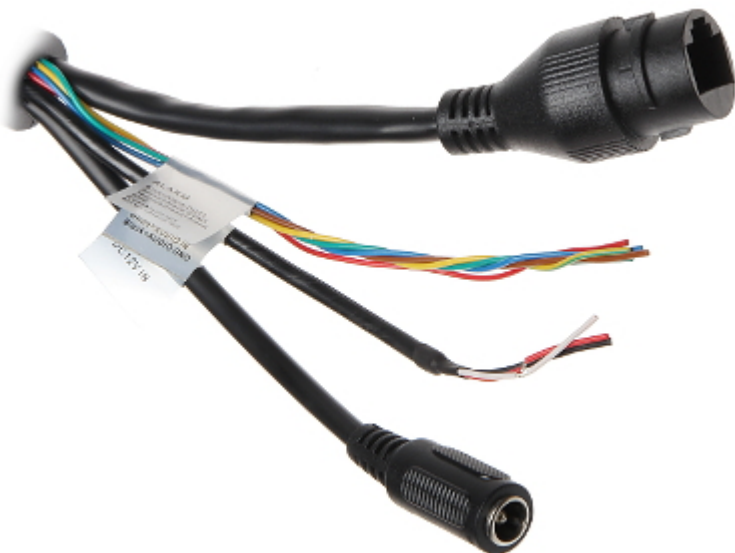

Code: SD49225T-HN

IP SPEED DOME CAMERA OUTDOOR **SD49225T-HN** - 1080p 4.8 ... 120 mm DAHUA

Net: **684.55 EUR** Gross: **684.55 EUR**

IP camera equipped with very good high resolution sensor. Due to above it is perfect solution for surveillance systems requiring persons or vehicles recognition. Built-in IR illuminator allows to operate at night conditions, and vari-focal lens with wide range of view angle adjustment enables optimal set the view field of camera to all conditions. The range of IR illumination according to the manufacturer data, depends on outer conditions (visibility - air transparency, environment, wall colors ie. scene reflectance).

PoE powering possibility, compatible with the 802.3at standard makes the device more universal and easier to install.

Thanks to the "Starlight" technology used, the camera only needs very low lighting to obtain a clear color image.

PRESENTATION

Bottom view:

Micro SD card slot is located inside the camera:

Bracket dimensions:

Connectors:

Connectors description:

See how to initialize DAHUA cameras:

:

In the kit:

OUR TESTS

Camera image at artificial illumination (about 30Lux):

Camera image at night conditions with internal built-in IR illuminator on:

Camera image at direct strong light opposite to camera: