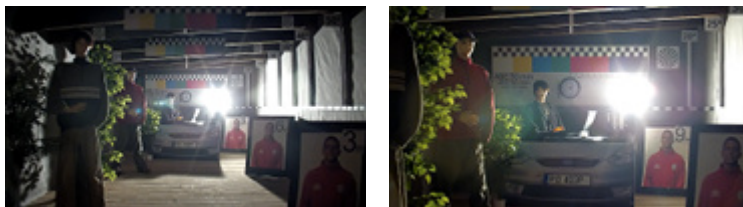

OUR OPINIONS

- Thanks to the "Starlight" technology used, the camera only needs very low lighting to obtain a clear color image.

PACKAGE

Dimensions (L x W x H): 0x0x0 mm	Gross Weight: 0 kg