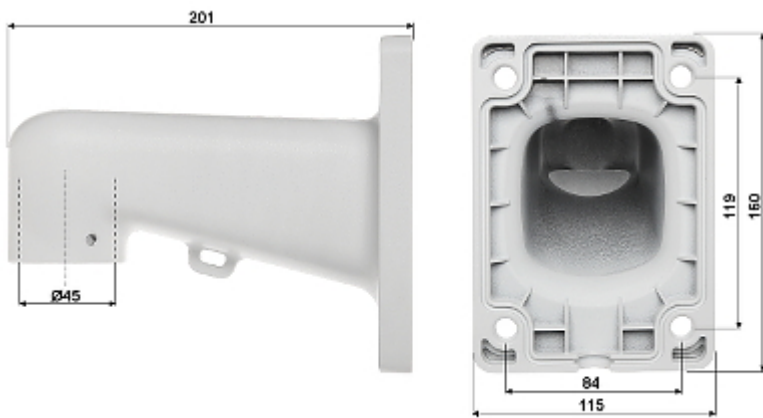

| | |
|------------------------|-----------------------------------|
| Operation temp: | -40 °C ... 70 °C |
| "Index of Protection": | IP66 |
| Weight: | 3.71 kg (with bracket) |
| Dimensions: | 160 x 295 x 357 mm (with bracket) |
| Supported languages: | English |
| Manufacturer / Brand: | DAHUA |
| Guarantee: | 3 years |

PRESENTATION

Bottom view:

Micro SD card slot is located inside the camera:

Bracket dimensions:

Connectors:

Connectors description:

See how to initialize DAHUA cameras:

:

In the kit:

OUR TESTS

Camera image at artificial illumination (about 30Lux):

Camera image at night conditions with internal built-in IR illuminator on:

Camera image at direct strong light opposite to camera: