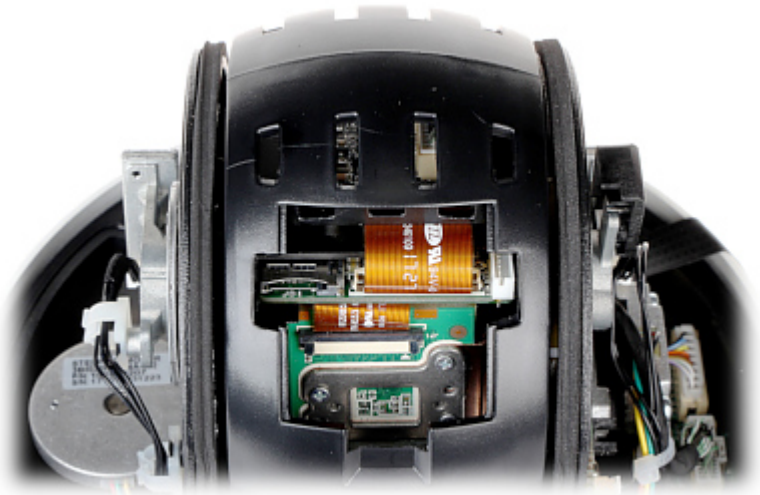

Main features:	<ul style="list-style-type: none"> • Intelligent Object Tracking • WDR - 120 dB - Wide Dynamic Range • 3D-DNR - Digital Noise Reduction • EIS - Electronic Image Stabilization • ROI - improve the quality of selected parts of image • F-DNR (Defog) - Reduction of image noise caused by precipitation • ANR - Automatic Network Replenishment allows to save image to the card when the network connection with DVR is break (network failure) and next synchronize its • BLC - Back Light Compensation • HLC - High Light Compensation (spot) • Intelligent 3D Positioning System • ICR - Movable InfraRed filter • Configurable Privacy Zones - 24 • Motion Detection • Sharpness - sharper image outlines • Day/Night mode (color/b&w/auto) • Parking action - this function enables to locate the camera to specific position automatically if operator doesn't operate the controller for some time • Intelligent image analysis : Audio detection, crossing the line (tripwire), intrusion, abandoned/missing object, detection of entry into the area / exit from the area, face detection
Power supply:	<ul style="list-style-type: none"> • PoE (802.3at), • 12 V DC / 1.5 A (power adapter included)
Power consumption:	≤ 18 W
Housing:	Speed Dome, Metal
Color:	White
Operation temp:	-30 °C ... 65 °C
"Index of Protection":	IP66
Weight:	2.54 kg
Dimensions:	Ø 169 x 161 mm
Supported languages:	Polish, English, Bulgarian, Croatian, Czech, Danish, Estonian, Finnish, French, Greek, Spanish, Dutch, Lithuanian, Latvian, German, Norwegian, Portuguese, Russian, Romanian, Serbian, Slovak, Slovenian, Swedish, Turkish, Hungarian, Vietnamese, Italian
Manufacturer / Brand:	Hikvision
SAP Code:	301314623
Guarantee:	3 years

Mounting side view:

Camera connectors:

In the kit:

OUR TESTS

Camera image at artificial illumination (about 30Lux):

Camera image at night conditions with internal built-in IR illuminator on:

Camera image at direct strong light opposite to camera: