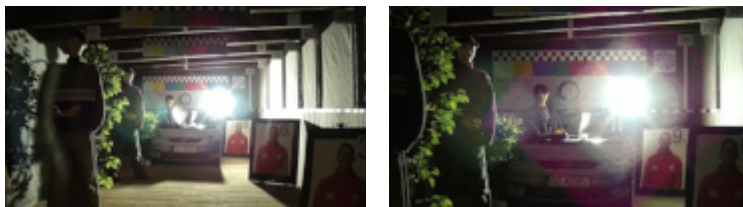

PACKAGE

Dimensions (L x W x H): 0x0x0 mm	Gross Weight: 0 kg