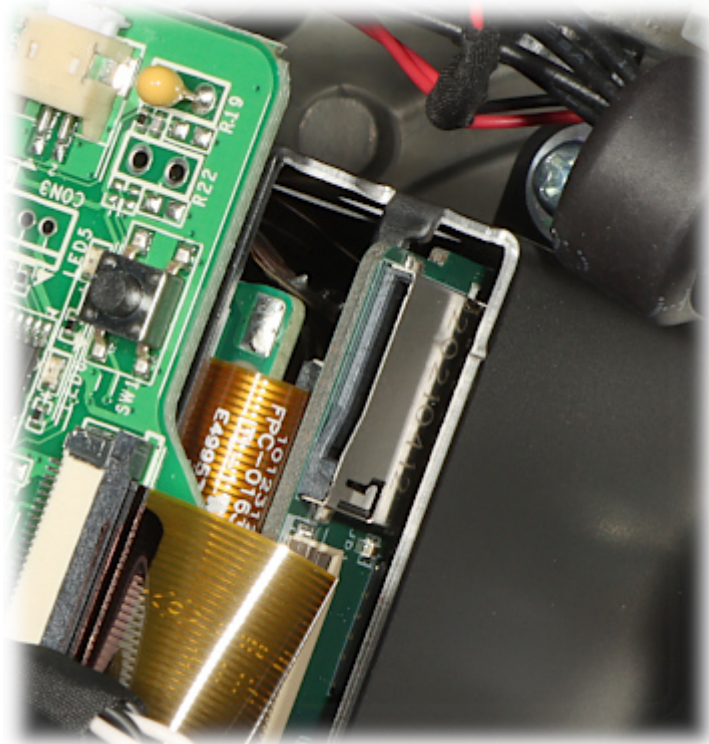

Micro SD card slot is located inside the camera:

Camera connectors:

Bracket dimensions:

In the kit:

OUR TESTS

Camera image at artificial illumination (about 30Lux):

DELTA-OPTI Monika Matysiak; <https://www.delta.poznan.pl>
POL; 60-713 Poznań; Graniczna 10
e-mail: delta-opti@delta.poznan.pl; tel: +(48) 61 864 69 60