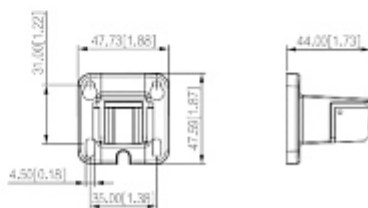

Housing:	Speed Dome, Plastic
Color:	White + Black
"Index of Protection":	IP66
Operation temp:	-30 °C ... 55 °C
Weight:	0.44 kg
Dimensions:	Ø 111 x 140.5 mm (without bracket)
Supported languages:	English, Spanish
Manufacturer / Brand:	DAHUA
Guarantee:	5 years

PRESENTATION

Rear view:

RESET button:

Camera bracket:

Top view:

Dimensions:

See how to initialize DAHUA cameras:

:
In the kit:

OUR TESTS

Camera image at artificial illumination (about 30Lux):

Camera image at night conditions with internal built-in IR illuminator on:

Camera image at direct strong light opposite to camera:

PACKAGE

Dimensions (L x W x H): 0x0x0 mm	Gross Weight: 0 kg
----------------------------------	--------------------