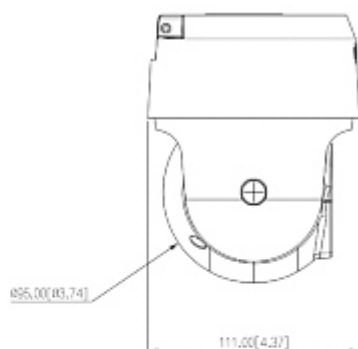

SPECIFICATION

Standard:	TCP/IP
Sensor:	1/2.8 " STARVIS™ CMOS
Matrix size:	5 Mpx
Resolution:	2560 x 1920 - 5 Mpx , 2560 x 1440 - 3.7 Mpx , 1920 x 1080 1080p , 1280 x 960 1.3 Mpx , 1280 x 720 - 720p
Lens:	4 mm
View angle:	• 80 ° (manufacturer data) • 77 ° (our tests result)
Optical zoom:	—
Digital zoom:	—
Range of IR illumination:	30 m
White light LED illuminator range:	30 m
Video output:	—
Rotation speed (manual control):	0.1 °/s ... 74 °/s (horizontal) 0.1 °/s ... 36 °/s (vertical)
Preset rotation speed:	max. 62 °/s (horizontal) max. 36 °/s (vertical)

Housing:	Speed Dome, Plastic
Color:	White + Black
"Index of Protection":	IP66
Operation temp:	-30 °C ... 55 °C
Weight:	0.44 kg
Dimensions:	Ø 111 x 140.5 mm (without bracket)
Supported languages:	English, Spanish
Manufacturer / Brand:	DAHUA
Guarantee:	5 years

PRESENTATION

Rear view:

RESET button:

Camera bracket:

Top view:

Dimensions:

See how to initialize DAHUA cameras:

:
In the kit:

OUR TESTS

Camera image at artificial illumination (about 30Lux):

Camera image at night conditions with internal built-in IR illuminator on:

Camera image at direct strong light opposite to camera:

PACKAGE

Dimensions (L x W x H): 0x0x0 mm	Gross Weight: 0 kg
----------------------------------	--------------------