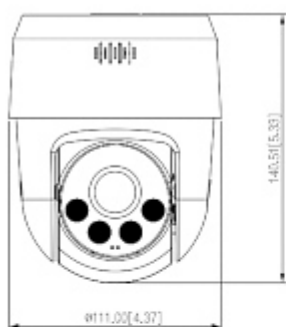

Housing:	Speed Dome, Plastic
Color:	White + Black
"Index of Protection":	IP66
Operation temp:	-30 °C ... 55 °C
Weight:	0.44 kg
Dimensions:	Ø 111 x 140.5 mm (without bracket)
Supported languages:	English, Spanish
Manufacturer / Brand:	DAHUA
Guarantee:	5 years

PRESENTATION

Rear view:

RESET button:

Camera bracket:

Top view:

Dimensions:

See how to initialize DAHUA cameras:

:
In the kit:

OUR TESTS

Camera image at artificial illumination (about 30Lux):

Camera image at night conditions with internal built-in IR illuminator on:

Camera image at direct strong light opposite to camera:

PACKAGE

Dimensions (L x W x H): 0x0x0 mm	Gross Weight: 0 kg
----------------------------------	--------------------