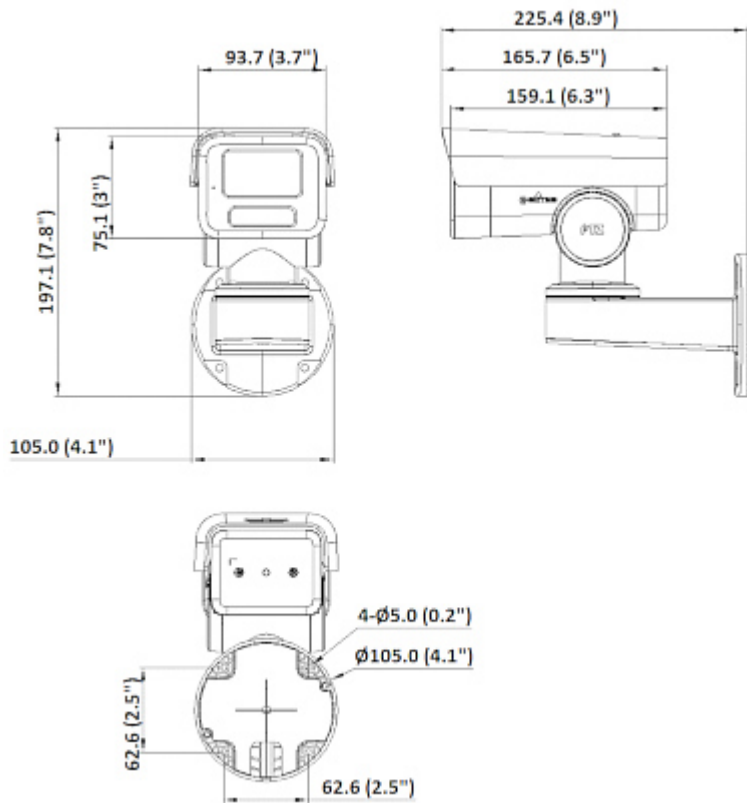

SPECIFICATION

Standard:	TCP/IP
Sensor:	1/3 " Progressive Scan CMOS
Matrix size:	4 Mpx
Resolution:	2560 x 1440 - 3.7 Mpx , 1920 x 1080 - 1080p , 1280 x 720 - 720p
Lens:	2.8 ... 12 mm
View angle:	<ul style="list-style-type: none">• 97 ° ... 30 ° (manufacturer data)• 94 ° ... 29 ° (our tests result)
Optical zoom:	x 4
Digital zoom:	—
Range of IR illumination:	50 m
Video output:	—
Horizontal rotation range:	-100 ° ... 100 ° - Rotation of the head is limited by stops
Vertical rotation range:	-20 ° ... 45 ° - Rotation of the head is limited by stops
RS-485 interface:	—
Number of presets:	—
Horizontal scan:	—
Route settings:	—
Image compression method:	H.265+ / H.265 / H.264+ / H.264 / MJPEG
Alarm inputs / outputs:	—

SAP Code:	311319374
Guarantee:	3 years

PRESENTATION

Camera view after remove the Dome cover:

Side view:

Memory card slot and "Reset" button:

Mounting side view:

Dimensions:

In the kit:

Camera image at direct strong light opposite to camera:

PACKAGE

Dimensions (L x W x H): 0x0x0 mm	Gross Weight: 0 kg
----------------------------------	--------------------

DELTA-OPTI Monika Matysiak; <https://www.delta.poznan.pl>
POL; 60-713 Poznań; Graniczna 10
e-mail: delta-opti@delta.poznan.pl; tel: +(48) 61 864 69 60