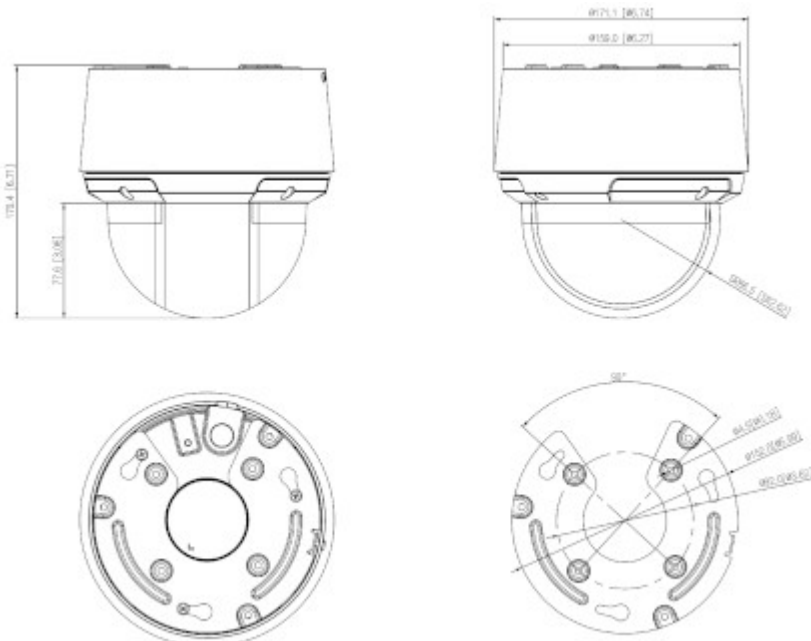

Operation temp:	-40 °C ... 65 °C
Weight:	2.4 kg
Dimensions:	Ø 171 x 170 mm
Supported languages:	Polish, English, Czech, French, Spanish, Dutch, Indonesian (Bahasa), German, Portuguese, Russian, Romanian, Turkish, Ukrainian, Hungarian, Vietnamese, Italian
Manufacturer / Brand:	DAHUA
Guarantee:	<b>5 years</b>

## PRESENTATION

Camera view after remove the Dome cover:

Memory card slot:

Camera connectors:

Connectors description:

DELTA-OPTI Monika Matysiak; <https://www.delta.poznan.pl>  
 POL; 60-713 Poznań; Graniczna 10  
 e-mail: delta-opti@delta.poznan.pl; tel: +(48) 61 864 69 60

Mounting side view:

Dimensions:

See how to initialize DAHUA cameras:

:  
In the kit:

DELTA-OPTI Monika Matysiak; <https://www.delta.poznan.pl>  
POL; 60-713 Poznań; Graniczna 10  
e-mail: delta-opti@delta.poznan.pl; tel: +(48) 61 864 69 60

## PACKAGE

Dimensions (L x W x H): 0x0x0 mm	Gross Weight: 0 kg
----------------------------------	--------------------