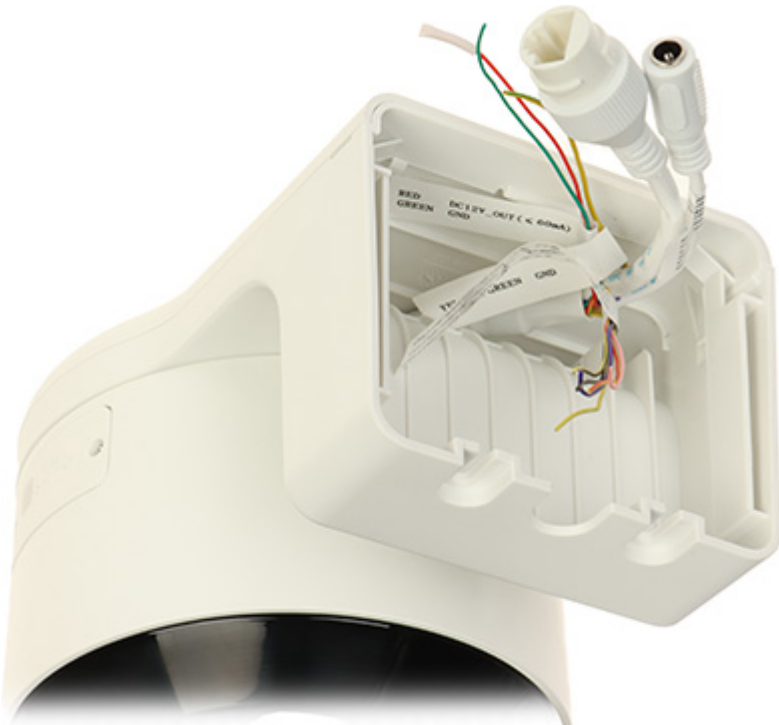

Code: DS-2DE3A400BW-DE(F1)(T5)

IP SPEED DOME CAMERA OUTDOOR **DS-2DE3A400BW-DE(F1)(T5)** ACUSENSE 3.7 Mpx 4 mm Hikvision

Net: **1 653.00 PLN** Gross: **1 653.00 PLN**

IP camera equipped with very good high resolution sensor. Due to above it is perfect solution for surveillance systems requiring persons or vehicles recognition.

PRESENTATION

Bottom view:

Memory card slot and "Reset" button:

Camera connectors:

Connectors description:

Camera dimensions:

DELTA-OPTI Monika Matysiak; <https://www.delta.poznan.pl>
POL; 60-713 Poznań; Graniczna 10
e-mail: delta-opti@delta.poznan.pl; tel: +(48) 61 864 69 60