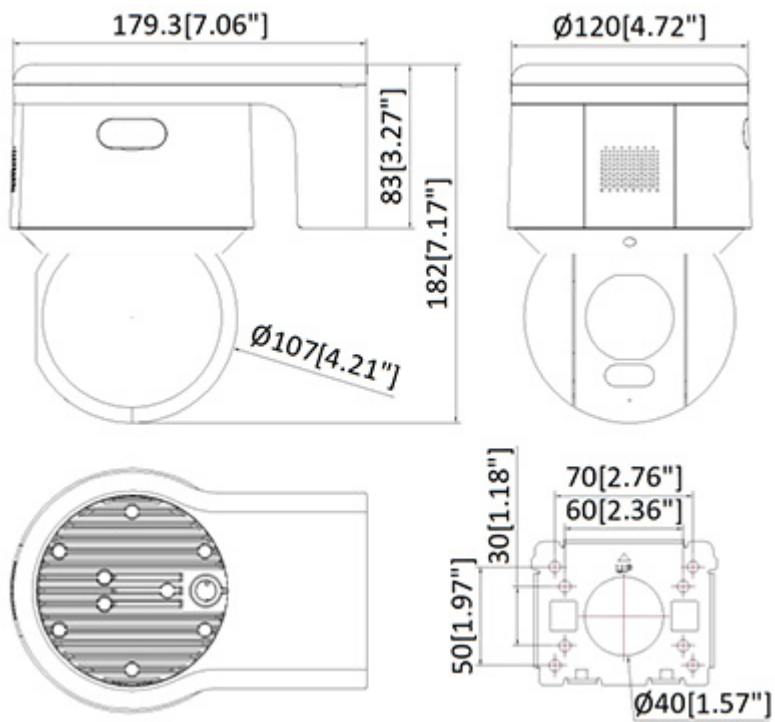

Power consumption:	≤ 14 W
Housing:	Speed Dome, Plastic
Color:	White + Black
Operation temp:	-30 °C ... 65 °C
"Index of Protection":	IP66
Weight:	1.13 kg
Dimensions:	179 x 120 x 182 mm
Supported languages:	Polish, English
Manufacturer / Brand:	Hikvision
SAP Code:	327000671
Guarantee:	3 years

PRESENTATION

Bottom view:

Memory card slot and "Reset" button:

Camera connectors:

Connectors description:

Camera dimensions:

DELTA-OPTI Monika Matysiak; <https://www.delta.poznan.pl>
POL; 60-713 Poznań; Graniczna 10
e-mail: delta-opti@delta.poznan.pl; tel: +(48) 61 864 69 60

In the kit:

PACKAGE

Dimensions (L x W x H): 0x0x0 mm	Gross Weight: 0 kg
----------------------------------	--------------------