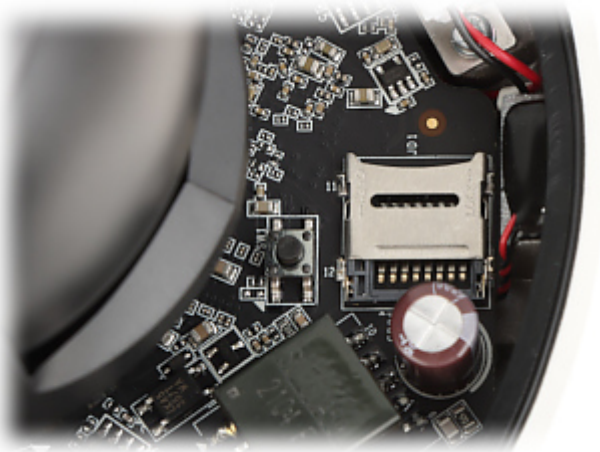

Micro SD card slot is located inside the camera: