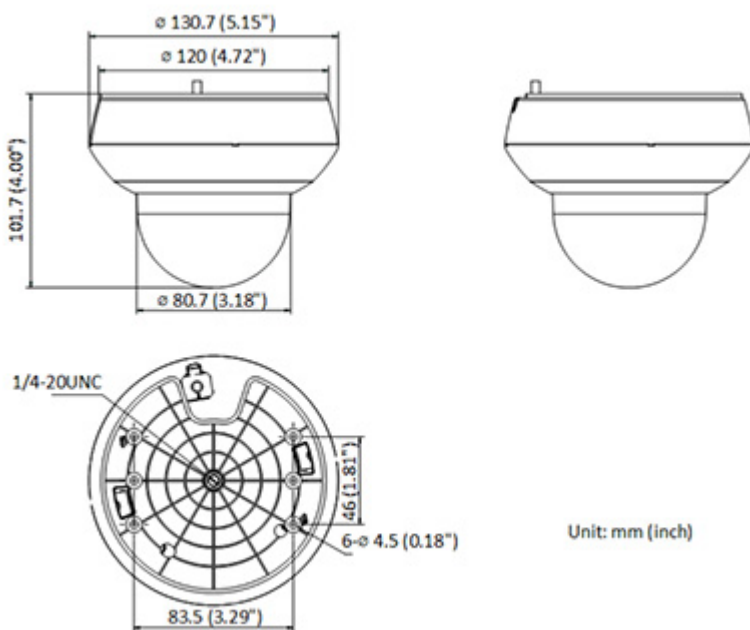

Vandal-proof:	IK10
Operation temp:	-20 °C ... 60 °C
Weight:	0.61 kg
Dimensions:	Ø 131 x 102 mm
Supported languages:	Polish, English, Bulgarian, Croatian, Czech, Danish, Estonian, French, Greek, Spanish, Dutch, Lithuanian, Latvian, German, Norwegian, Portuguese, Russian, Romanian, Serbian, Slovak, Slovenian, Turkish, Hungarian, Italian
Manufacturer / Brand:	Hikvision
SAP Code:	327000399
Guarantee:	3 years

PRESENTATION

Camera view after remove the Dome cover:

Micro SD card slot is located inside the camera:

Mounting side view:

Connectors description:

Dimensions:

In the kit:

PACKAGE

Dimensions (L x W x H): 0x0x0 mm	Gross Weight: 0 kg
----------------------------------	--------------------