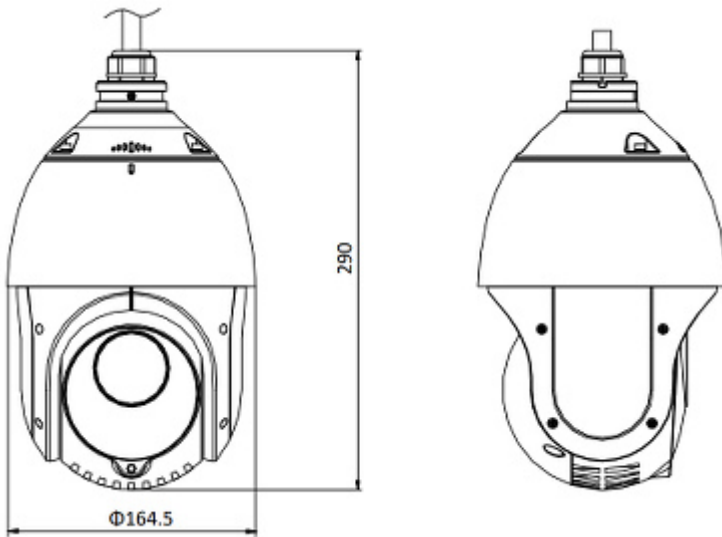

Protections:	<ul style="list-style-type: none"> • Protection against lightning discharges : 6 kV • Overvoltage limiter, Overvoltage protection
Power supply:	<ul style="list-style-type: none"> • PoE (802.3at), • 12 V DC / 1.5 A (power adapter included)
Power consumption:	≤ 18 W
Housing:	Speed Dome, Metal + Plastic
Color:	White + Black
Operation temp:	-30 °C ... 65 °C
"Index of Protection":	IP66
Mechanical protection class:	—
Weight:	<ul style="list-style-type: none"> • 2 kg (without bracket) • 2.55 kg (with bracket)
Dimensions:	<ul style="list-style-type: none"> • Ø 165 x 290 mm (without bracket) • 245 x 165 x 240 mm (with bracket)
Supported languages:	Polish, English, Bulgarian, Croatian, Czech, Danish, Estonian, Finnish, French, Greek, Spanish, Dutch, Lithuanian, Latvian, German, Norwegian, Portuguese, Russian, Romanian, Serbian, Slovak, Slovenian, Swedish, Turkish, Ukrainian, Hungarian, Vietnamese, Italian
Manufacturer / Brand:	Hikvision
SAP Code:	327000239
Guarantee:	3 years

PRESENTATION

Bottom view:

Camera connectors:

Camera dimensions:

Bracket dimensions:

In the kit:

PACKAGE

Dimensions (L x W x H): 0x0x0 mm	Gross Weight: 0 kg
----------------------------------	--------------------