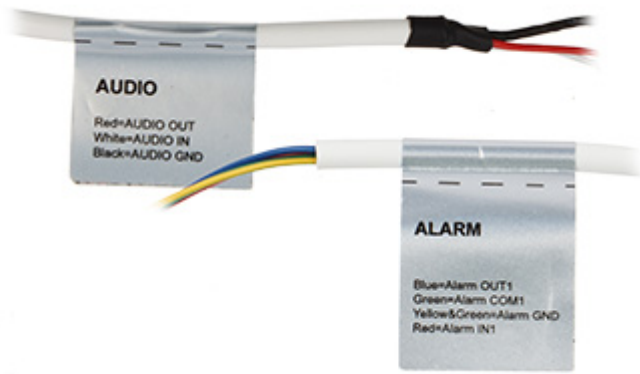

Main features:	<ul style="list-style-type: none"> • Active deterrence function - Active intrusion deterrence works by blinking blue and red light and siren sound or voice prompts • Intelligent Object Tracking • WDR - 120 dB - Wide Dynamic Range • 2-DNR, 3-DNR - Digital Noise Reduction • EIS - Electronic Image Stabilization • F-DNR (Defog) - Reduction of image noise caused by precipitation • ROI - improve the quality of selected parts of image • Day/night mode • BLC - Back Light Compensation • HLC - High Light Compensation (spot) • ICR - Movable InfraRed filter • The camera is equipped with a built-in heater with a thermostat • Motion Detection • Configurable Privacy Zones • Mirror - Mirror image • Smart motion detection (with recognizing people and vehicles)
Power supply:	<ul style="list-style-type: none"> • PoE (802.3at), • 12 V DC / 1.25 A
Power consumption:	<ul style="list-style-type: none"> • ≤ 4.5 W (typical) • ≤ 15 W (max)
Housing:	Speed Dome, Metal + Plastic
Color:	White + Black
"Index of Protection":	IP66
Operation temp:	-30 °C ... 60 °C
Weight:	1.35 kg
Dimensions:	143 x 140 x 236 mm (without bracket)
Supported languages:	English, Polish
Manufacturer / Brand:	DAHUA
Guarantee:	5 years

PRESENTATION

Rear view:

Memory card slot and "Reset" button:

Mounting side view:

Camera and bracket dimensions:

Connectors description:

Presentation of the TiOC technology used in the camera:

:
 See how to initialize DAHUA cameras:
 :
 In the kit: