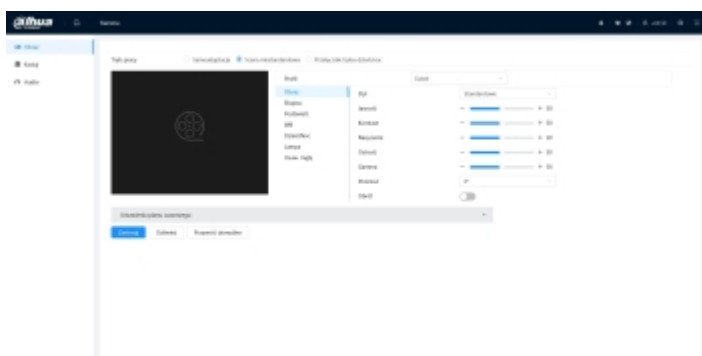

PACKAGE

Dimensions (L x W x H): 0x0x0 mm   Gross Weight: 0 kg