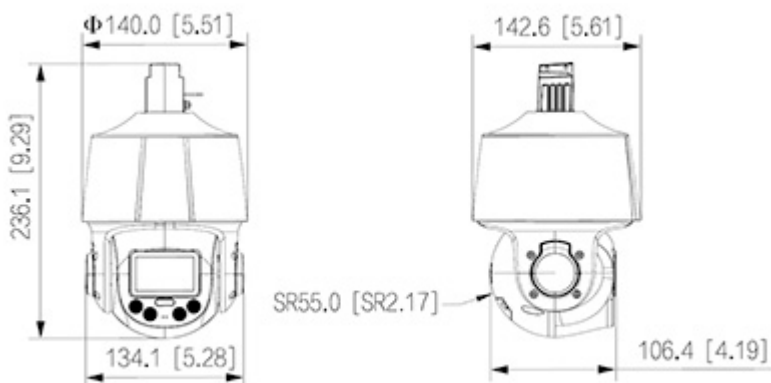

SPECIFICATION

Standard:	IP
Resolution:	2560 x 1440 - 3.7 Mpx , 2304 x 1296 3 Mpx , 1920 x 1080 1080p , 1280 x 960 1.3 Mpx , 1280 x 720 - 720p
Sensor:	1/2.8 " Progressive Scan CMOS
Lens:	2.7 ... 13.5 mm
View angle:	95 ° ... 30 °
Optical zoom:	5x
Digital zoom:	16x
Range of IR illumination:	50 m
White light LED illuminator range:	30 m
Video output:	—
Rotation speed (manual control):	<ul style="list-style-type: none">• 0.1 °/s ... 36 °/s (horizontal)• 0.1 °/s ... 26 °/s (vertical)
Preset rotation speed:	<ul style="list-style-type: none">• 36 °/s (horizontal)• 27 °/s (vertical)
Horizontal rotation range:	0 ° ... 355 ° - Rotation of the head is limited by stops

PRESENTATION

Rear view:

Memory card slot and "Reset" button:

Mounting side view:

Camera and bracket dimensions:

Connectors description:

Presentation of the TiOC technology used in the camera:

:
 See how to initialize DAHUA cameras:
 :
 In the kit:

Example captures of device interface:

PACKAGE

Dimensions (L x W x H): 0x0x0 mm Gross Weight: 0 kg