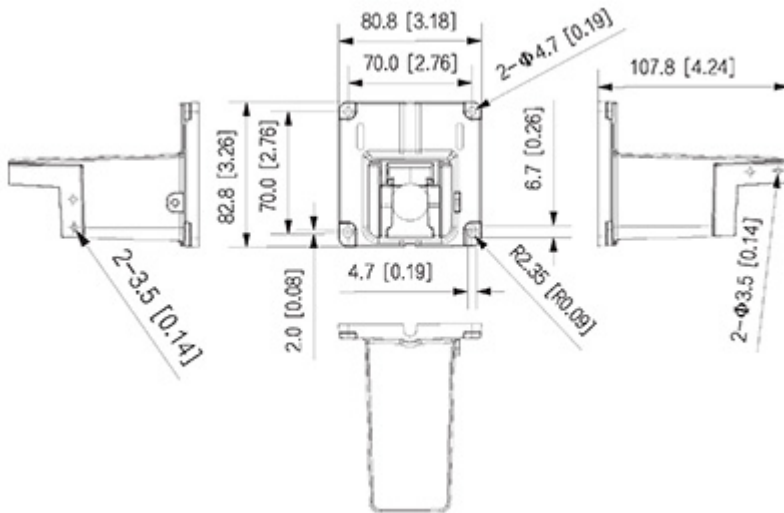

SPECIFICATION

Standard:	IP
Resolution:	2560 x 1440 - 3.7 Mpx , 2304 x 1296 3 Mpx , 1920 x 1080 1080p , 1280 x 960 1.3 Mpx , 1280 x 720 - 720p
Sensor:	1/2.8 " Progressive Scan CMOS
Lens:	2.7 ... 13.5 mm
View angle:	95 ° ... 30 °
Optical zoom:	5x
Digital zoom:	16x
Range of IR illumination:	50 m
White light LED illuminator range:	30 m
Video output:	—
Rotation speed (manual control):	<ul style="list-style-type: none">• 0.1 °/s ... 36 °/s (horizontal)• 0.1 °/s ... 26 °/s (vertical)
Preset rotation speed:	<ul style="list-style-type: none">• 36 °/s (horizontal)• 27 °/s (vertical)
Horizontal rotation range:	0 ° ... 355 ° - Rotation of the head is limited by stops

PRESENTATION

Rear view:

Memory card slot and "Reset" button:

Mounting side view:

Camera and bracket dimensions:

Connectors description:

Presentation of the TiOC technology used in the camera:

:
 See how to initialize DAHUA cameras:
 :
 In the kit:

Example captures of device interface:

PACKAGE

Dimensions (L x W x H): 0x0x0 mm Gross Weight: 0 kg