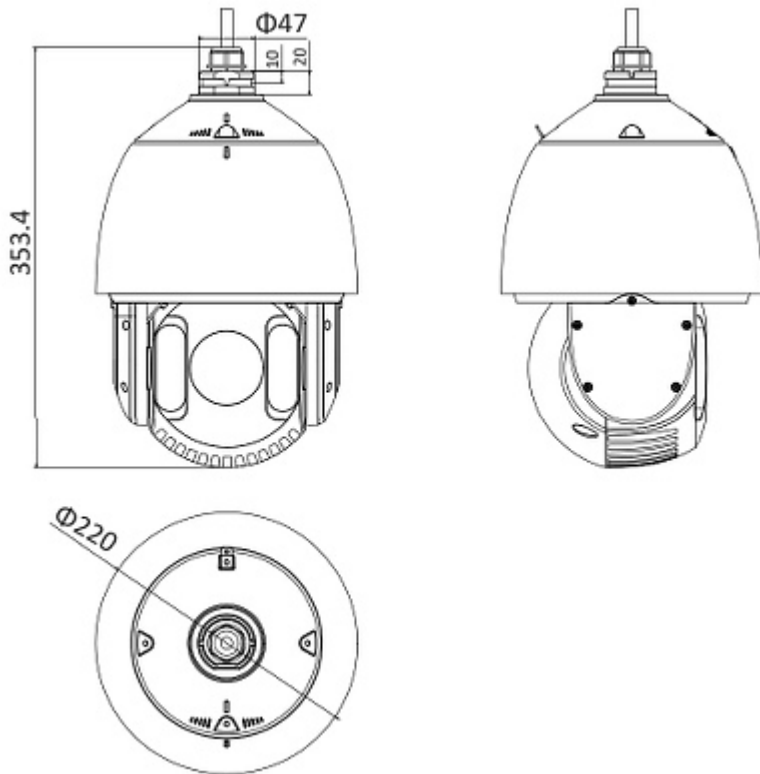

Power supply:	<ul style="list-style-type: none"> <li>• Hi-PoE,</li> <li>• 24 V AC</li> </ul>
Power consumption:	≤ 40 W
Housing:	Speed Dome, Metal
Color:	White
Operation temp:	-30 °C ... 65 °C
"Index of Protection":	IP66
Weight:	4.5 kg
Dimensions:	Ø 220 x 353 mm (without bracket)
Supported languages:	Polish, English, Bulgarian, Croatian, Czech, Danish, Estonian, Finnish, French, Greek, Spanish, Dutch, German, Norwegian, Portuguese, Russian, Romanian, Serbian, Slovak, Slovenian, Swedish, Turkish, Hungarian, Vietnamese, Italian
Manufacturer / Brand:	Hikvision
SAP Code:	301308954
Guarantee:	<b>3 years</b>

## PRESENTATION

Bottom view:

View after remove the cover:

Memory card slot:

Camera connectors:

Connectors description:

Dimensions:

In the kit: