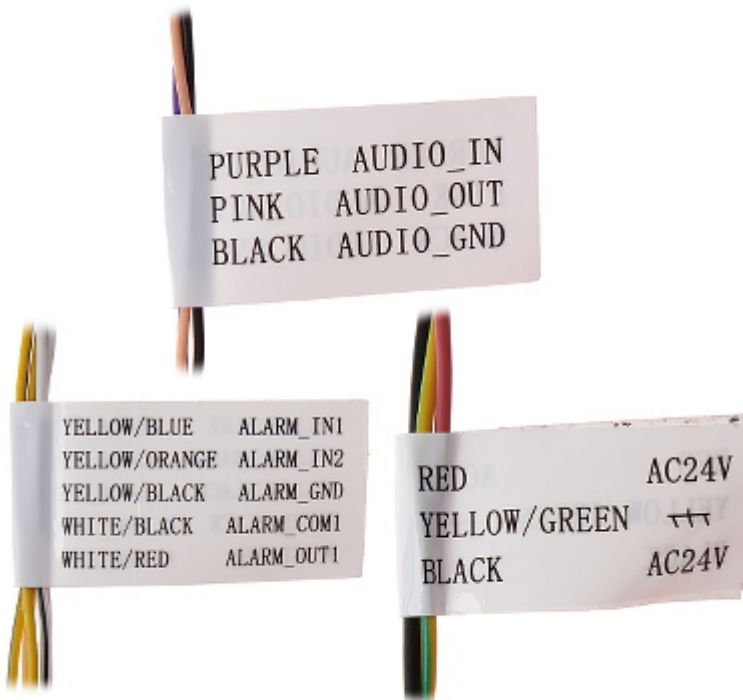

Code: DS-2DE7230IW-AE

Power supply:	<ul style="list-style-type: none"> <li>• Hi-PoE,</li> <li>• 24 V AC</li> </ul>
Power consumption:	≤ 40 W
Housing:	Speed Dome, Metal
Color:	White
Operation temp:	-30 °C ... 65 °C
"Index of Protection":	IP66
Weight:	4.5 kg
Dimensions:	Ø 220 x 353 mm (without bracket)
Supported languages:	Polish, English, Bulgarian, Croatian, Czech, Danish, Estonian, Finnish, French, Greek, Spanish, Dutch, German, Norwegian, Portuguese, Russian, Romanian, Serbian, Slovak, Slovenian, Swedish, Turkish, Hungarian, Vietnamese, Italian
Manufacturer / Brand:	Hikvision
SAP Code:	301308954
Guarantee:	<b>3 years</b>

## PRESENTATION

Bottom view:

View after remove the cover:

Memory card slot:

Camera connectors:

Connectors description:

Dimensions:

In the kit:

## OUR TESTS

Camera image at artificial illumination (about 30Lux):

Camera image at night conditions with internal built-in IR illuminator on:

DELTA-OPTI Monika Matysiak; <https://www.delta.poznan.pl>  
 POL; 60-713 Poznań; Graniczna 10  
 e-mail: delta-opti@delta.poznan.pl; tel: +(48) 61 864 69 60