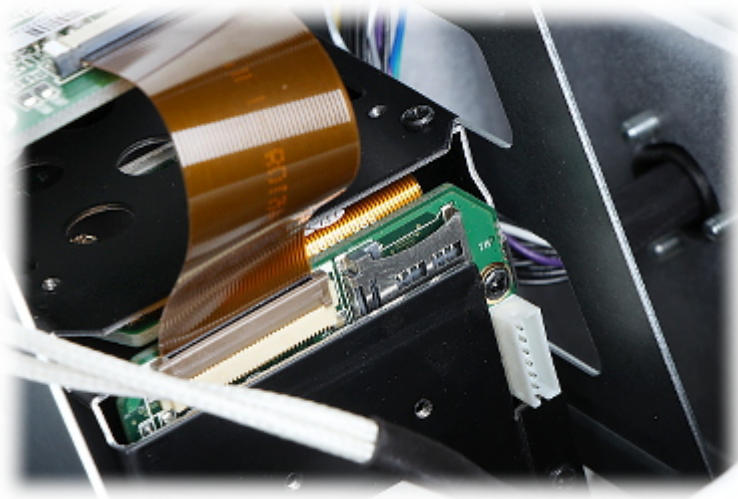

## PRESENTATION

Bottom view:

View after remove the cover:

Memory card slot:

Camera connectors:

Connectors description:

Dimensions:

In the kit:

## OUR TESTS

Camera image at artificial illumination (about 30Lux):

Camera image at night conditions with internal built-in IR illuminator on:

DELTA-OPTI Monika Matysiak; <https://www.delta.poznan.pl>  
 POL; 60-713 Poznań; Graniczna 10  
 e-mail: delta-opti@delta.poznan.pl; tel: +(48) 61 864 69 60