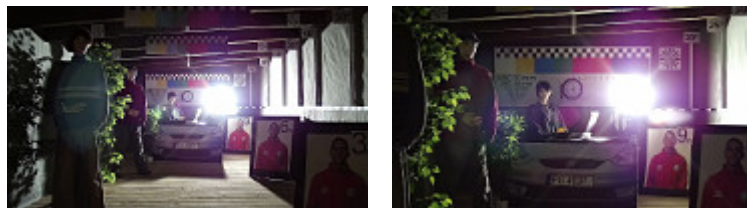

PACKAGE

Dimensions (L x W x H): 0x0x0 mm	Gross Weight: 0 kg