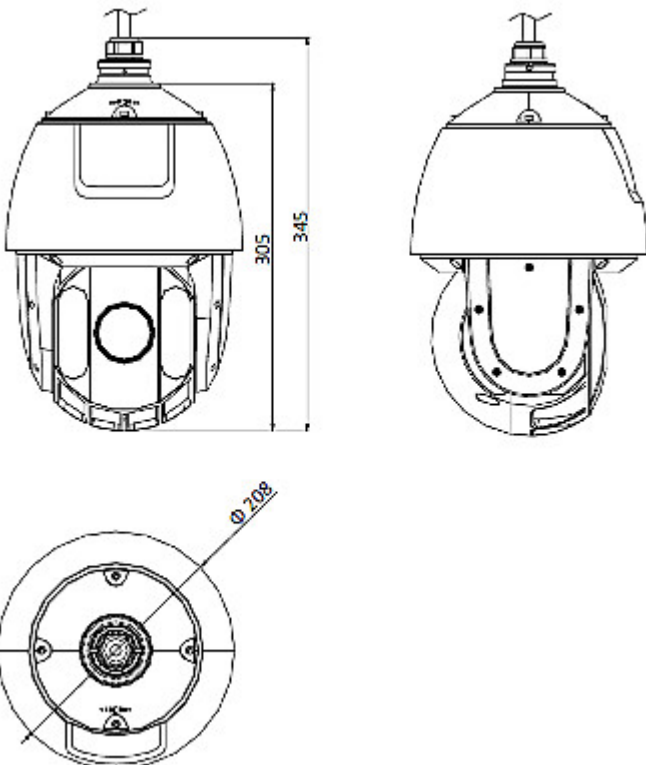

PRESENTATION

Bottom view:

Micro SD card slot is located inside the camera:

Camera connectors:

Camera dimensions:

In the kit:

OUR TESTS

Camera image at artificial illumination (about 30Lux):

Camera image at night conditions with internal built-in IR illuminator on:

Camera image at direct strong light opposite to camera:

PACKAGE

Dimensions (L x W x H): 0x0x0 mm	Gross Weight: 0 kg
----------------------------------	--------------------