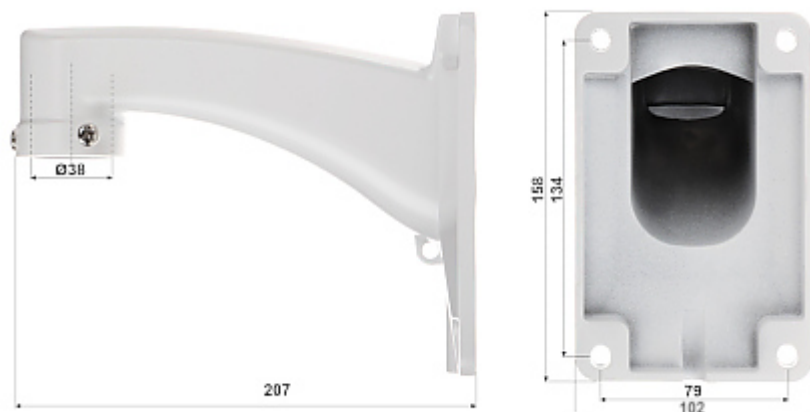

PRESENTATION

Bracket dimensions:

Camera connectors:

In the kit:

DELTA-OPTI Monika Matysiak; <https://www.delta.poznan.pl>
POL; 60-713 Poznań; Graniczna 10
e-mail: delta-opti@delta.poznan.pl; tel: +(48) 61 864 69 60