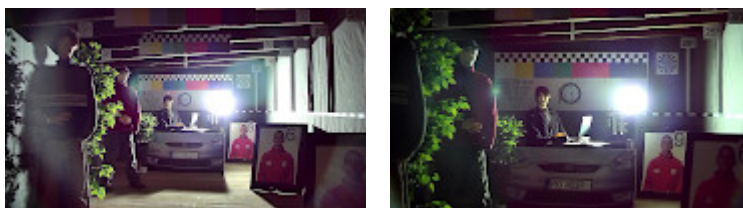

Code: OMEGA-22P22-18

IP SPEED DOME CAMERA OUTDOOR **OMEGA-22P22-18** - 1080p 7 ... 85.5 mm

Net: **1 024.00 PLN** Gross: **1 024.00 PLN**

IP camera equipped with very good high resolution sensor. Due to above it is perfect solution for surveillance systems requiring persons or vehicles recognition.

OUR TESTS

Camera image at artificial illumination (about 30Lux):

Camera image at night conditions with internal built-in IR illuminator on:

Camera image at direct strong light opposite to camera:

PACKAGE

Dimensions (L x W x H): 0x0x0 mm	Gross Weight: 0 kg
----------------------------------	--------------------