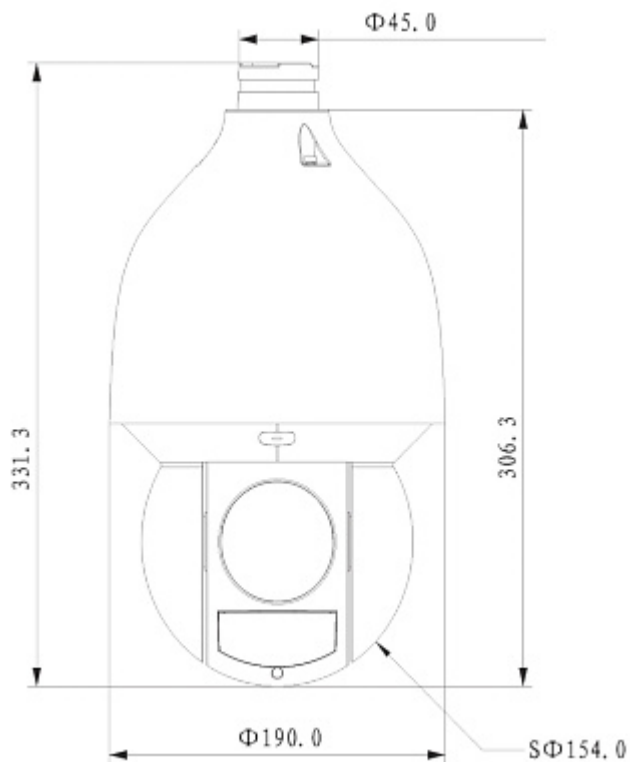

Housing:	Speed Dome, Metal + Plastic
Color:	White + Black
Operation temp:	-40 °C ... 70 °C
"Index of Protection":	IP67
Vandal-proof:	IK10
Weight:	5.35 kg (with bracket)
Dimensions:	190 x 415 x 268 mm (with bracket)
Supported languages:	Polish, English, Czech, Spanish, French, Dutch, German, Portuguese, Russian, Italian
Manufacturer / Brand:	DAHUA
Guarantee:	3 years

PRESENTATION

Bottom view:

Micro SD card slot is located inside the camera:

Bracket dimensions:

Connectors:

DELTA-OPTI Monika Matysiak; <https://www.delta.poznan.pl>
POL; 60-713 Poznań; Graniczna 10
e-mail: delta-opti@delta.poznan.pl; tel: +(48) 61 864 69 60

Connectors description:

Camera dimensions:

DELTA-OPTI Monika Matysiak; <https://www.delta.poznan.pl>
POL; 60-713 Poznań; Graniczna 10
e-mail: delta-opti@delta.poznan.pl; tel: +(48) 61 864 69 60

See how to initialize DAHUA cameras:

OUR OPINIONS

- Thanks to the "Starlight" technology used, the camera only needs very low lighting to obtain a clear color image.

PACKAGE

Dimensions (L x W x H): 0x0x0 mm	Gross Weight: 0 kg
----------------------------------	--------------------