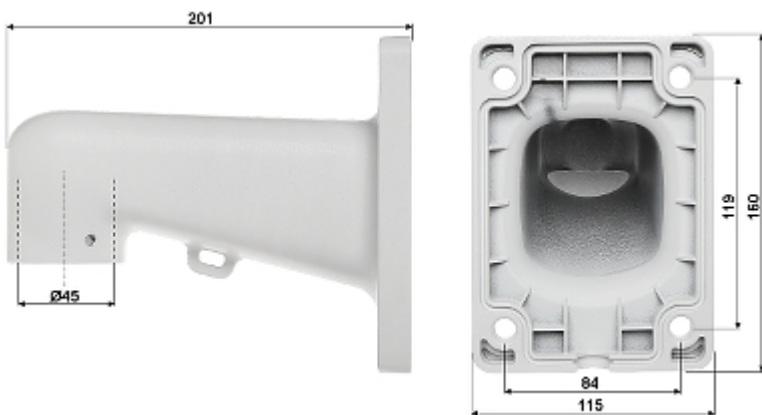

Housing:	Speed Dome, Metal + Plastic
Color:	White + Black
Operation temp:	-40 °C ... 70 °C
"Index of Protection":	IP67
Vandal-proof:	IK10
Weight:	5.35 kg (with bracket)
Dimensions:	190 x 415 x 268 mm (with bracket)
Supported languages:	Polish, English, Czech, Spanish, French, Dutch, German, Portuguese, Russian, Italian
Manufacturer / Brand:	DAHUA
Guarantee:	3 years

PRESENTATION

Bottom view:

Micro SD card slot is located inside the camera:

Bracket dimensions:

Connectors:

DELTA-OPTI Monika Matysiak; <https://www.delta.poznan.pl>
POL; 60-713 Poznań; Graniczna 10
e-mail: delta-opti@delta.poznan.pl; tel: +(48) 61 864 69 60

Connectors description:

Camera dimensions:

DELTA-OPTI Monika Matysiak; <https://www.delta.poznan.pl>
POL; 60-713 Poznań; Graniczna 10
e-mail: delta-opti@delta.poznan.pl; tel: +(48) 61 864 69 60

See how to initialize DAHUA cameras: