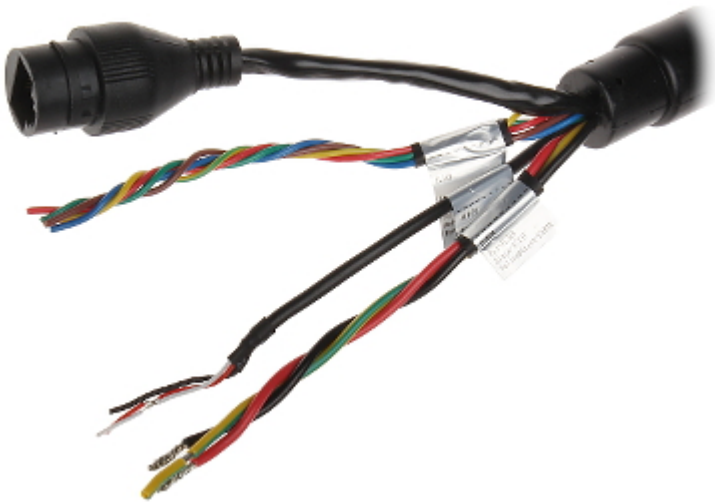

Housing:	Speed Dome, Metal + Plastic
Color:	White + Black
Operation temp:	-40 °C ... 70 °C
"Index of Protection":	IP67
Vandal-proof:	IK10
Weight:	5.35 kg (with bracket)
Dimensions:	190 x 415 x 268 mm (with bracket)
Supported languages:	Polish, English, Czech, Spanish, French, Dutch, German, Portuguese, Russian, Italian
Manufacturer / Brand:	DAHUA
Guarantee:	3 years

PRESENTATION

Bottom view:

Micro SD card slot is located inside the camera:

Bracket dimensions:

Connectors:

DELTA-OPTI Monika Matysiak; <https://www.delta.poznan.pl>
POL; 60-713 Poznań; Graniczna 10
e-mail: delta-opti@delta.poznan.pl; tel: +(48) 61 864 69 60

Connectors description:

Camera dimensions:

DELTA-OPTI Monika Matysiak; <https://www.delta.poznan.pl>
POL; 60-713 Poznań; Graniczna 10
e-mail: delta-opti@delta.poznan.pl; tel: +(48) 61 864 69 60

See how to initialize DAHUA cameras: