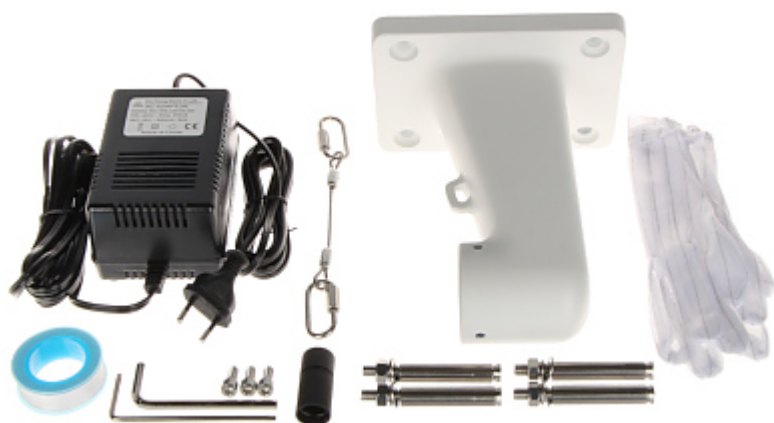

Connectors description:

Camera dimensions:

DELTA-OPTI Monika Matysiak; <https://www.delta.poznan.pl>
POL; 60-713 Poznań; Graniczna 10
e-mail: delta-opti@delta.poznan.pl; tel: +(48) 61 864 69 60

See how to initialize DAHUA cameras:

:

In the kit:

OUR TESTS

Camera image at artificial illumination (about 30Lux):

Camera image at night conditions with internal built-in IR illuminator on:

Camera image at direct strong light opposite to camera: