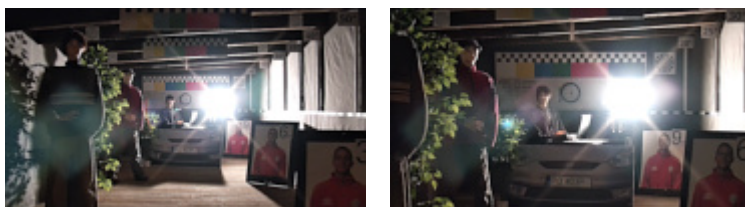

Built-in IR illuminator allows to operate at night conditions, and vari-focal lens with wide range of view angle adjustment enables optimal set the view field of camera to all conditions. The range of IR illumination according to the manufacturer data, depends on outer conditions (visibility - air transparency, environment, wall colors ie. scene reflectance).

:

In the kit:

OUR TESTS

Camera image at artificial illumination (about 30Lux):

Camera image at night conditions with internal built-in IR illuminator on:

Camera image at direct strong light opposite to camera: