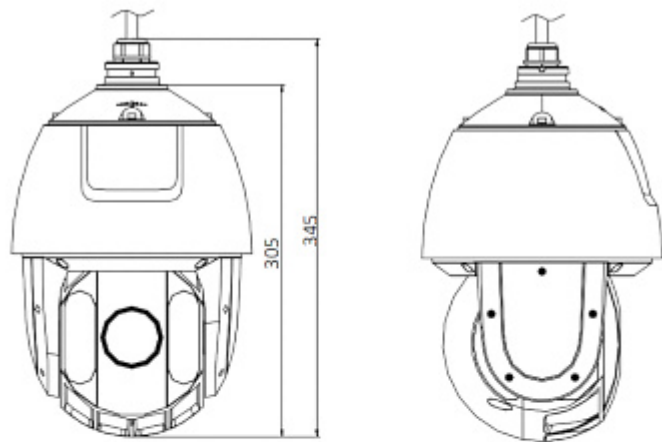

Power supply:	<ul style="list-style-type: none"> • PoE (802.3at), • 24 V AC / 2.5 A (power adapter included)
Max. power consumption:	< 30 W
Housing:	Speed Dome, Metal + Plastic
Color:	White + Black
Operation temp:	-30 °C ... 65 °C
"Index of Protection":	IP66
Vandal-proof:	—
Weight:	3.63 kg (without bracket)
Dimensions:	Ø 208 x 345 mm (without bracket)
Supported languages:	Polish, English, Bulgarian, Croatian, Czech, Danish, Estonian, Finnish, French, Greek, Spanish, Dutch, Lithuanian, Latvian, German, Norwegian, Portuguese, Russian, Romanian, Serbian, Slovak, Slovenian, Swedish, Turkish, Hungarian, Vietnamese, Italian
Manufacturer / Brand:	BCS View
Guarantee:	3 years

PRESENTATION

Bottom view:

Micro SD card slot is located inside the camera:

Camera connectors:

Connectors description:

Camera dimensions:

Unit: mm

In the kit:

OUR TESTS

Camera image at artificial illumination (about 30Lux):

Camera image at night conditions with internal built-in IR illuminator on:

DELTA-OPTI Monika Matysiak; <https://www.delta.poznan.pl>
 POL; 60-713 Poznań; Graniczna 10
 e-mail: delta-opti@delta.poznan.pl; tel: +(48) 61 864 69 60

Camera image at direct strong light opposite to camera:

PACKAGE

Dimensions (L x W x H): 0x0x0 mm	Gross Weight: 0 kg
----------------------------------	--------------------