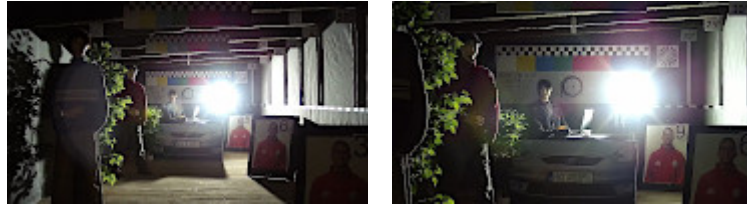

PACKAGE

Dimensions (L x W x H): 0x0x0 mm	Gross Weight: 0 kg