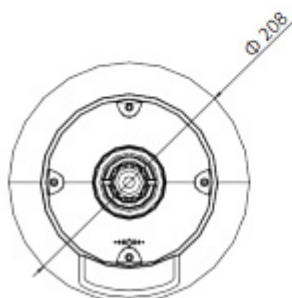

Power supply:	<ul style="list-style-type: none"> • PoE (802.3at), • 24 V AC / 2.5 A (power adapter included)
Max. power consumption:	< 30 W
Housing:	Speed Dome, Metal + Plastic
Color:	White + Black
Operation temp:	-30 °C ... 65 °C
"Index of Protection":	IP66
Vandal-proof:	—
Weight:	3.63 kg (without bracket)
Dimensions:	Ø 208 x 345 mm (without bracket)
Supported languages:	Polish, English, Bulgarian, Croatian, Czech, Danish, Estonian, Finnish, French, Greek, Spanish, Dutch, Lithuanian, Latvian, German, Norwegian, Portuguese, Russian, Romanian, Serbian, Slovak, Slovenian, Swedish, Turkish, Hungarian, Vietnamese, Italian
Manufacturer / Brand:	BCS View
Guarantee:	3 years

PRESENTATION

Bottom view:

Micro SD card slot is located inside the camera:

Camera connectors:

Connectors description:

Camera dimensions:

Unit: mm

In the kit:

OUR TESTS

Camera image at artificial illumination (about 30Lux):

Camera image at night conditions with internal built-in IR illuminator on:

DELTA-OPTI Monika Matysiak; <https://www.delta.poznan.pl>
 POL; 60-713 Poznań; Graniczna 10
 e-mail: delta-opti@delta.poznan.pl; tel: +(48) 61 864 69 60

Camera image at direct strong light opposite to camera:

PACKAGE

Dimensions (L x W x H): 0x0x0 mm	Gross Weight: 0 kg
----------------------------------	--------------------