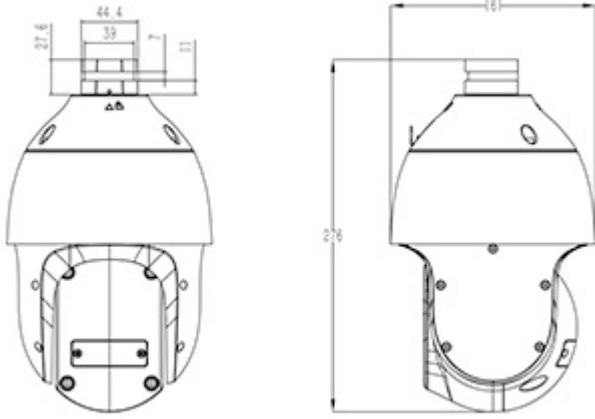

PRESENTATION

Bottom view:

Mounting side view:

Rear view:

Memory card slot:

Connector:

Camera dimensions:

In the kit:

OUR TESTS

Camera image at artificial illumination (about 30Lux):

Camera image at night conditions with internal built-in IR illuminator on:

DELTA-OPTI Monika Matysiak; <https://www.delta.poznan.pl>
 POL; 60-713 Poznań; Graniczna 10
 e-mail: delta-opti@delta.poznan.pl; tel: +(48) 61 864 69 60

Camera image at direct strong light opposite to camera:

PACKAGE

Dimensions (L x W x H): 0x0x0 mm	Gross Weight: 0 kg
----------------------------------	--------------------