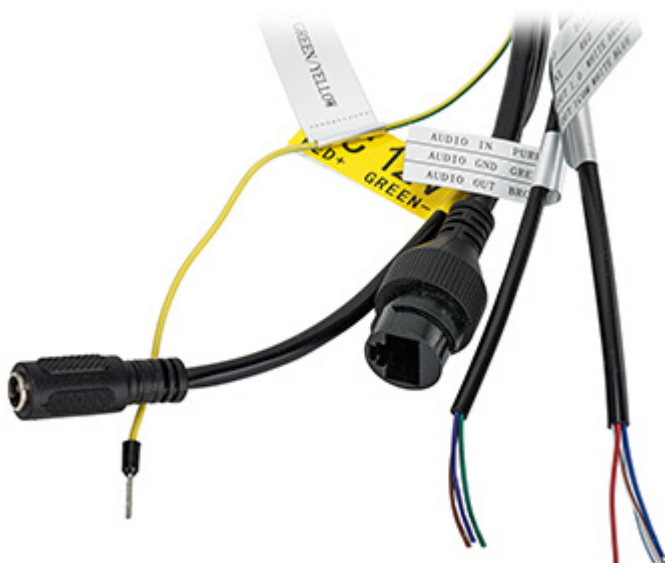

Code: TC-H344S SPEC:25X/I/E+/A/V3.0

IP SPEED DOME CAMERA OUTDOOR **TC-H344S SPEC:25X/I/E+/A/V3.0** - 3.7 Mpx 4.8 ... 120 mm TIANDY Net: **1 590.76 AUD** Gross: **1 590.76 AUD**

IP camera equipped with very good high resolution sensor. Due to above it is perfect solution for surveillance systems requiring persons or vehicles recognition.

Power supply:	<ul style="list-style-type: none"> • PoE (802.3at), • 12 V DC
Power consumption:	≤ 19.4 W
Housing:	Speed Dome, Aluminum
Color:	White + Black
Operation temp:	-30 °C ... 65 °C
"Index of Protection":	IP66
Vandal-proof:	—
Weight:	3 kg
Dimensions:	Ø 161 x 276 mm
Supported languages:	Polish, English, Albanian, Arabic, Korean, French, Hebrew, Spanish, Dutch, German, Portuguese, Russian, Thai, Turkish, Ukrainian, Vietnamese, Italian
Manufacturer / Brand:	TIANDY
Guarantee:	3 years

PRESENTATION

Bottom view:

Mounting side view:

Rear view:

Memory card slot:

Connector:

Camera dimensions:

In the kit:

OUR TESTS

Camera image at artificial illumination (about 30Lux):

Camera image at night conditions with internal built-in IR illuminator on:

DELTA-OPTI Monika Matysiak; <https://www.delta.poznan.pl>
 POL; 60-713 Poznań; Graniczna 10
 e-mail: delta-opti@delta.poznan.pl; tel: +(48) 61 864 69 60