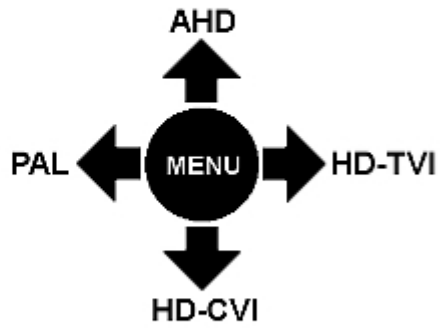

PRESENTATION

Camera is out from clamping ring (the OSD menu controller visible):

Mounting dimensions:

The appropriate signal format selection is done by tilting and holding the joystick for 5 s without entering to the OSD menu. Changing the signal to the NTSC in the camera causes loss of image in connected AHD recorder: