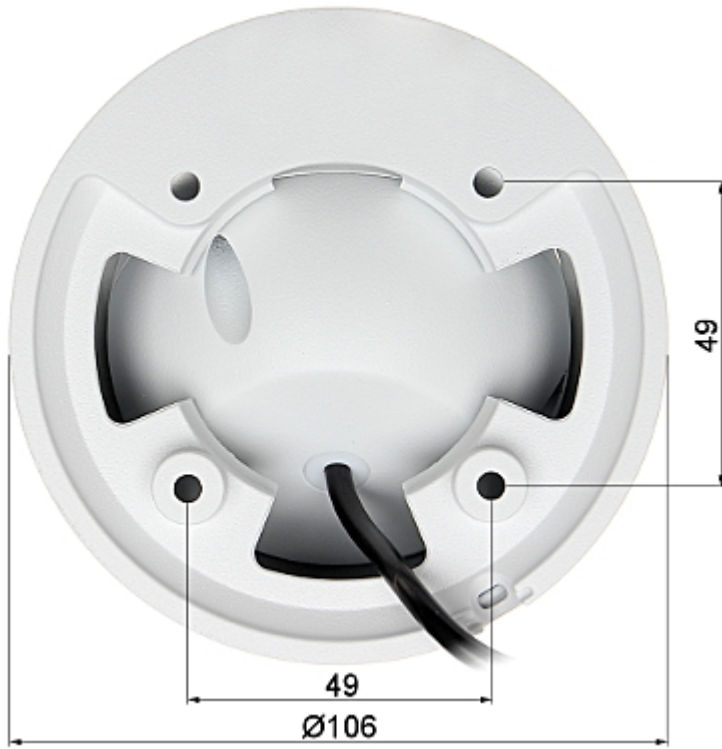

Code: HAC-HDW1500EM-A-0280B

AHD, HD-CVI, HD-TVI, PAL VANDALPROOF CAMERA **HAC-HDW1500EM-A-0280B** - 5 Mpx 2.8 mm DAHUA

Net: **308.00 PLN** Gross: **308.00 PLN**

Megapixel camera with 1/2.7" CMOS sensor and AHD / HD-CVI / HD-TVI / PAL.

SPECIFICATION

Standard:	AHD, HD-CVI, HD-TVI, PAL
Sensor:	1/2.7 " CMOS
Matrix size:	5 Mpx
Resolution:	2592 x 1944 - 5 Mpx : Aspect Ratio 4 : 3 , 2560 x 1440 - 3.7 Mpx , 1920 x 1080 - 1080p , 960 x 576 - 960H, PAL
Range of IR illumination:	50 m
IR illuminator power adjustment:	Automatic
Lens:	2.8 mm
View angle:	<ul style="list-style-type: none">• 98 ° (manufacturer data)• 94 ° (our tests result)
S/N ratio:	> 65 dB
Video output:	AHD / HD-CVI / HD-TVI / PAL - 1 Vpp / 75 Ω
Audio:	<ul style="list-style-type: none">• Microphone built-in,• Audio support via coaxial cable - HD-CVI only

Main features:	<ul style="list-style-type: none"> • D-WDR - Wide Dynamic Range • 2D-DNR - Digital Noise Reduction • BLC/HLC - Back Light / High Light Compensation • ICR - Movable InfraRed filter • Sharpness - sharper image outlines • AGC - Automatic Gain Control • Privacy zones • Mirror - Mirror image • Auto White Balance
OSD menu:	OSD menu available via DAHUA recorder
Power supply:	12 V DC / 260 mA
Power consumption:	≤ 4.2 W
Housing:	Dome, Aluminum
Color:	White
Vandal-proof:	✓
"Index of Protection":	IP67
Operation temp:	-40 °C ... 60 °C
Weight:	0.41 kg
Dimensions:	Ø 106 x 94 mm
Manufacturer / Brand:	DAHUA
Guarantee:	3 years

PRESENTATION

Camera is out from clamping ring:

Mounting side view:

In the kit:

OUR TESTS

AHD:

Camera image at artificial illumination (about 30Lux):

DELTA-OPTI Monika Matysiak; <https://www.delta.poznan.pl>
POL; 60-713 Poznań; Graniczna 10
e-mail: delta-opti@delta.poznan.pl; tel: +(48) 61 864 69 60