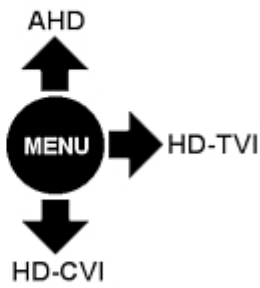

PRESENTATION

Camera is out from clamping ring (the OSD menu controller visible):

Mounting dimensions:

The appropriate signal format selection is done by tilting and holding the joystick for 5 s without entering to the OSD menu. Changing the signal to the NTSC in the camera causes loss of image in connected AHD/HD-CVI/HD-TVI recorder:

In the kit:

OUR TESTS

AHD:

Camera image at artificial illumination (about 30Lux):

Camera image at night conditions with internal built-in IR illuminator on:

Camera image at direct strong light opposite to camera: