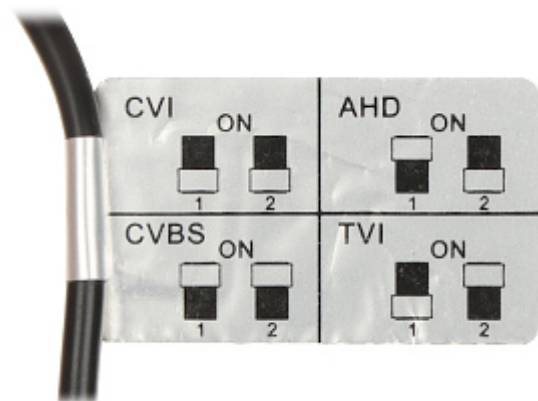

DELTA-OPTI Monika Matysiak; <https://www.delta.poznan.pl>  
POL; 60-713 Poznań; Graniczna 10  
e-mail: [delta-opti@delta.poznan.pl](mailto:delta-opti@delta.poznan.pl); tel: +(48) 61 864 69 60

Main features:	<ul style="list-style-type: none"> <li>• WDR - 120 dB - Wide Dynamic Range</li> <li>• 2D-DNR, 3D-DNR - Digital Noise Reduction</li> <li>• F-DNR (Defog) - Reduction of image noise caused by precipitation</li> <li>• BLC - Back Light Compensation</li> <li>• HLC - High Light Compensation (spot)</li> <li>• ICR - Movable InfraRed filter</li> <li>• AGC - Automatic Gain Control</li> <li>• Mirror - Mirror image</li> <li>• Auto White Balance</li> <li>• Configurable Privacy Zones</li> </ul>
Power supply:	12 V DC / 420 mA
Power consumption:	< 5 W
Housing:	Dome, Metal
Color:	Dark graphite
"Index of Protection":	IP67
Vandal-proof:	—
Operation temp:	-40 °C ... 60 °C
Weight:	0.33 kg
Dimensions:	Ø 93 x 86 mm
Manufacturer / Brand:	BCS Line
Guarantee:	<b>3 years</b>

## PRESENTATION

Internal view of the housing:

Mounting side view:

Camera dimensions:

In the kit: