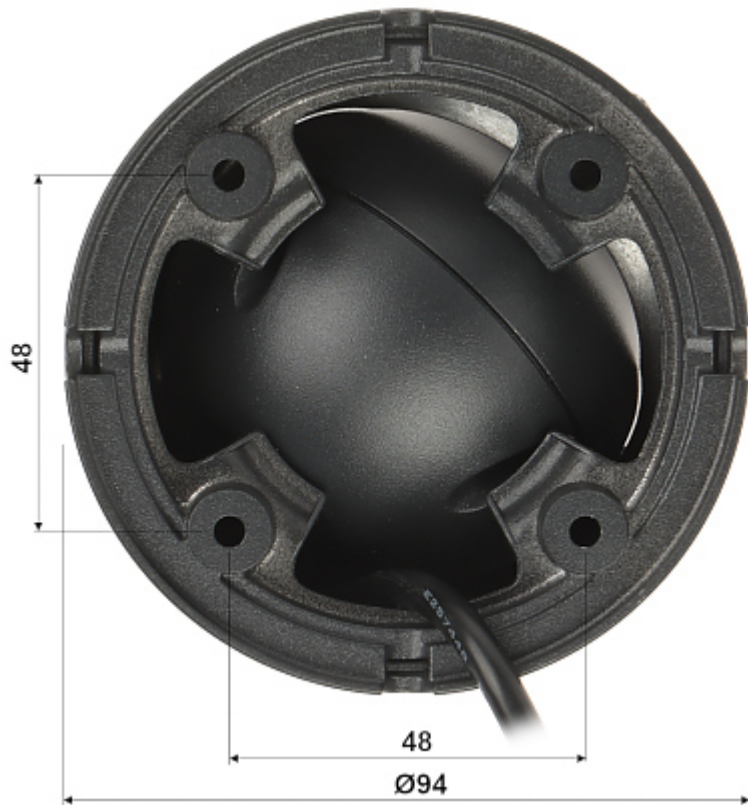

DELTA-OPTI Monika Matysiak; <https://www.delta.poznan.pl>  
POL; 60-713 Poznań; Graniczna 10  
e-mail: [delta-opti@delta.poznan.pl](mailto:delta-opti@delta.poznan.pl); tel: +(48) 61 864 69 60

Main features:	<ul style="list-style-type: none"> <li>• WDR - 120 dB - Wide Dynamic Range</li> <li>• 2D-DNR, 3D-DNR - Digital Noise Reduction</li> <li>• F-DNR (Defog) - Reduction of image noise caused by precipitation</li> <li>• BLC - Back Light Compensation</li> <li>• HLC - High Light Compensation (spot)</li> <li>• ICR - Movable InfraRed filter</li> <li>• AGC - Automatic Gain Control</li> <li>• Mirror - Mirror image</li> <li>• Auto White Balance</li> <li>• Configurable Privacy Zones</li> </ul>
Power supply:	12 V DC / 420 mA
Power consumption:	< 5 W
Housing:	Dome, Metal
Color:	Dark graphite
"Index of Protection":	IP67
Vandal-proof:	—
Operation temp:	-40 °C ... 60 °C
Weight:	0.33 kg
Dimensions:	Ø 93 x 86 mm
Manufacturer / Brand:	BCS Line
Guarantee:	<b>3 years</b>

## PRESENTATION

Internal view of the housing:

Mounting side view:

Camera dimensions:

In the kit: