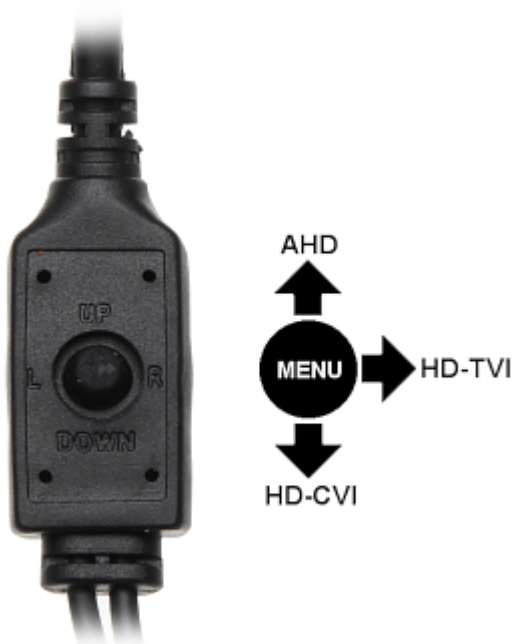

In the case of video transmission using a twisted pair cable and matching transformers (balun), be aware of the possibility of signal reflections and interfering signals.

**Attention!** The camera is factory set to the resolution 2 Mpx (1080p).

## PRESENTATION

Small dimensions camera:

Camera is out from clamping ring (the OSD menu controller visible):

Mounting dimensions:

The appropriate signal format selection is done by tilting and holding the joystick for 5 s without entering to the OSD menu. Changing the signal to the NTSC in the camera causes loss of image in connected AHD recorder: