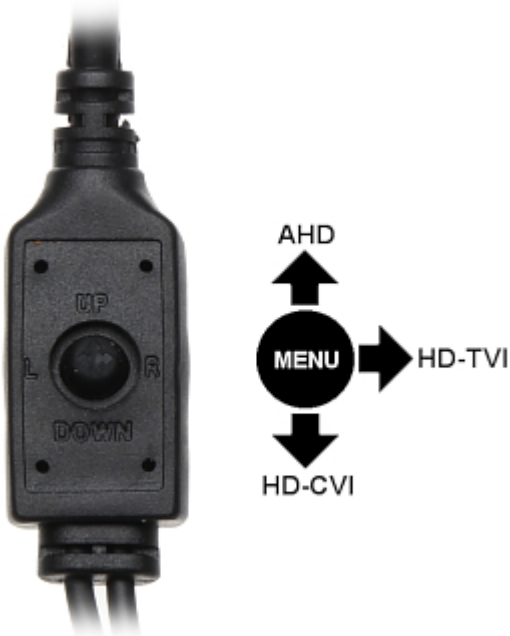

In the case of video transmission using a twisted pair cable and matching transformers (balun), be aware of the possibility of signal reflections and interfering signals.

Attention! The camera is factory set to the resolution 2 Mpx (1080p).

SPECIFICATION

Standard:	AHD, HD-CVI, HD-TVI
Sensor:	1/3 " Progressive Scan CMOS
Matrix size:	5 Mpx
Resolution:	2592 x 1944 - 5 Mpx @ AHD / HD-TVI @ 20 fps, 12.5 fps , 2560 x 1440 - 4 Mpx @ AHD / HD-TVI @ 30 fps, 25 fps, 15 fps , 2560 x 1440 - 4 Mpx @ HD-CVI @ 30 fps, 25 fps , 1920 x 1080 - 1080p @ AHD / HD-CVI / HD-TVI @ 30 fps, 25 fps
Range of IR illumination:	20 m
IR illuminator power adjustment:	Automatic
Lens:	2.8 mm
View angle:	<ul style="list-style-type: none">• 89 ° (manufacturer data)• 82 ° (our tests result)
Video output:	1 Vpp 75 Ω, AHD / HD-CVI / HD-TVI - selectable by switch
OSD menu:	✓
Main features:	<ul style="list-style-type: none">• D-WDR - Wide Dynamic Range• DNR - Digital Noise Reduction• ICR - Movable InfraRed filter• AGC - Automatic Gain Control• Day/Night mode (color/b&w/auto)• Auto White Balance• Sharpness - sharper image outlines• Coaxial audio - HD-TVI only
Housing:	Dome - Metal

PRESENTATION

Camera is out from clamping ring (the OSD menu controller visible):

Mounting dimensions:

The appropriate signal format selection is done by tilting and holding the joystick for 5 s without entering to the OSD menu. Changing the signal to

the NTSC in the camera causes loss of image in connected AHD/HD-CVI/HD-TVI recorder:

In the kit:

OUR TESTS

AHD:

Camera image at artificial illumination (about 30Lux):

Camera image at night conditions with internal built-in IR illuminator on: