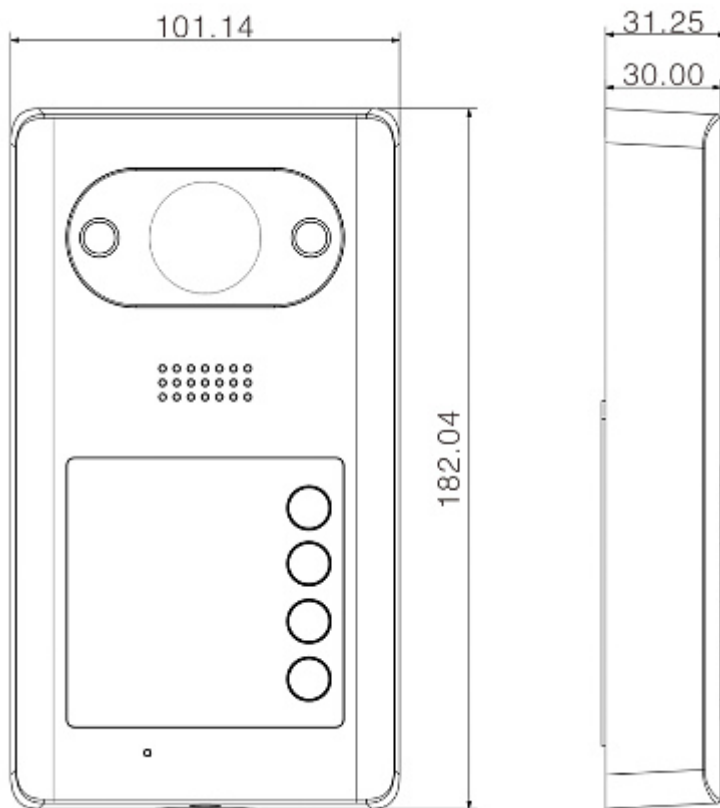

SPECIFICATION

Compatibility:	DAHUA
Sensor:	1/2.8 ", 2 Mpx CMOS
View angle:	140 °
Image compression method:	H.264
IR illuminator:	✓
proximity reader built-in:	Access control cards - 13.56 MHz S50
The number of subscribers served:	4
UTP category:	UTP cat. 5e
Main features:	<ul style="list-style-type: none">• It can only work with the mobile application, without the VTH monitor• The function of the monitor with the ability to open the door can be a smartphone, tablet or the VTH indoor panel• Bidirectional communication,• Microphone built-in,• Speakers built-in,• Tamper detection - opening the enclosure,• Vandal-proof front panel,• Output for the additional lock release button
Mobile phones support:	Port no.: 37777 or access by a cloud (P2P) <ul style="list-style-type: none">• Android: Free application DMSS• iOS (iPhone): Free application DMSS There are also other versions of mobile applications: gDMSS Plus, iDMSS Plus
Power supply:	<ul style="list-style-type: none">• PoE (802.3af),• 12 V DC / 580 mA

DELTA-OPTI Monika Matysiak; <https://www.delta.poznan.pl>
POL; 60-713 Poznań; Graniczna 10
e-mail: delta-opti@delta.poznan.pl; tel: +(48) 61 864 69 60

Power consumption:	≤ 7 W (operation) ≤ 1 W (Standby mode)
Housing:	Aluminum - powder painted, Waterproof
Color:	Graphite
"Index of Protection":	IP65 - after additional sealing the housing connection with the mounting surface, e.g. with silicone
Mechanical strength:	IK08
Operation temp:	-40 °C ... 60 °C
Weight:	0.47 kg
Dimensions:	182 x 101 x 31 mm
Supported languages:	Polish, English, Bulgarian, Czech, Finnish, Slovenian, Slovak, Hungarian
Manufacturer / Brand:	DAHUA
Guarantee:	3 years

PRESENTATION

Front view:

Side view:

Rear view:

Connectors view:

Dimensions:

Method of mounting:

In the kit: