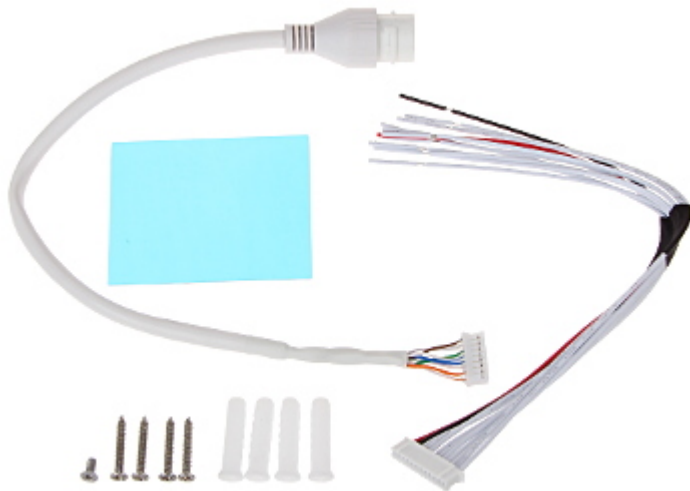

Examples of connection diagrams: