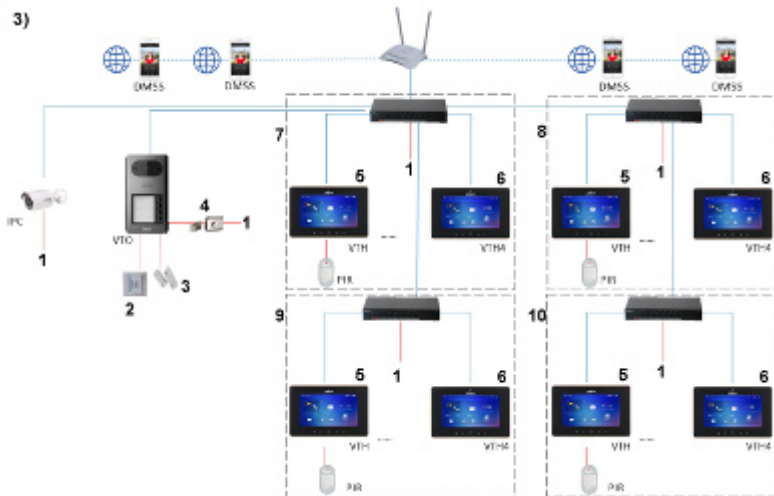

SPECIFICATION

Compatibility:	DAHUA
Sensor:	1/2.8 ", 2 Mpx CMOS
View angle:	140 °
Image compression method:	H.264
IR illuminator:	✓
proximity reader built-in:	Access control cards - 13.56 MHz S50
The number of subscribers served:	4
UTP category:	UTP cat. 5e
Main features:	<ul style="list-style-type: none">• It can only work with the mobile application, without the VTH monitor• The function of the monitor with the ability to open the door can be a smartphone, tablet or the VTH indoor panel• Bidirectional communication,• Microphone built-in,• Speakers built-in,• Tamper detection - opening the enclosure,• Vandal-proof front panel,• Output for the additional lock release button
Mobile phones support:	Port no.: 37777 or access by a cloud (P2P) <ul style="list-style-type: none">• Android: Free application DMSS• iOS (iPhone): Free application DMSS There are also other versions of mobile applications: gDMSS Plus, iDMSS Plus
Power supply:	<ul style="list-style-type: none">• PoE (802.3af),• 12 V DC / 580 mA

PRESENTATION

Front view:

Side view:

Rear view:

Connectors view:

Dimensions:

Method of mounting:

In the kit:

DELTA-OPTI Monika Matysiak; <https://www.delta.poznan.pl>
 POL; 60-713 Poznań; Graniczna 10
 e-mail: delta-opti@delta.poznan.pl; tel: +(48) 61 864 69 60

Examples of connection diagrams:

1. Power supply
2. Doorbell button
3. Reed switch
4. Door lock (strike)
5. Indoor Panel VTH 1
6. Indoor Panel VTH 4
7. Apartment No. 1

1. Power supply
2. Doorbell button
3. Reed switch
4. Door lock (strike)
5. Indoor Panel VTH 1
6. Indoor Panel VTH 4
7. Apartment No. 1
8. Apartment No. 2
9. Apartment No. 3
10. Apartment No. 4

PACKAGE

Dimensions (L x W x H): 0x0x0 mm	Gross Weight: 0 kg
----------------------------------	--------------------