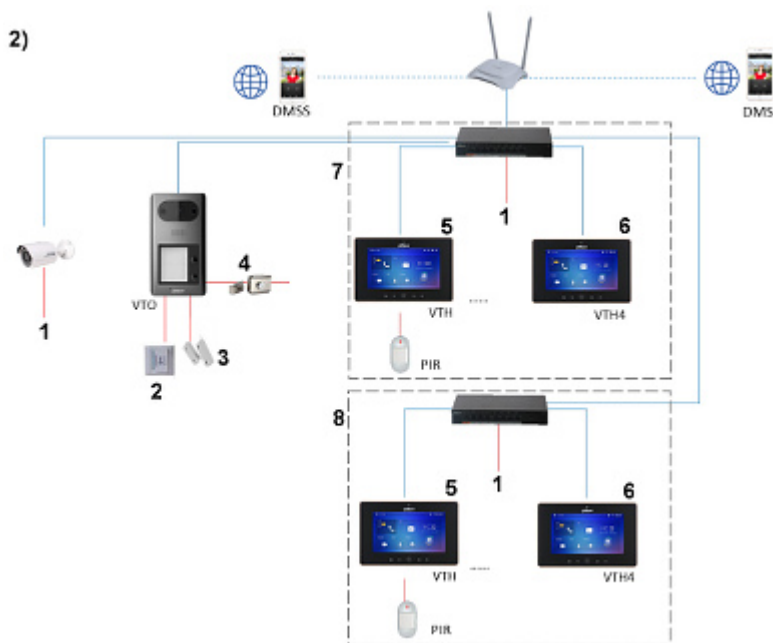

1. Power supply
2. Doorbell button

DELTA-OPTI Monika Matysiak; <https://www.delta.poznan.pl>
POL; 60-713 Poznań; Graniczna 10
e-mail: delta-opti@delta.poznan.pl; tel: +(48) 61 864 69 60