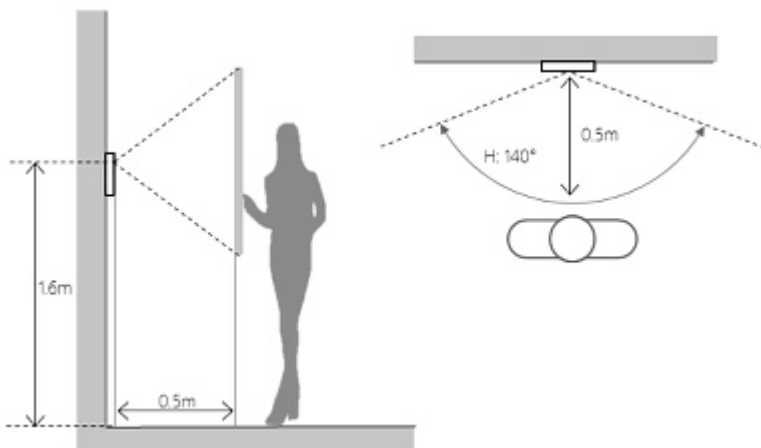

DELTA-OPTI Monika Matysiak; <https://www.delta.poznan.pl>
POL; 60-713 Poznań; Graniczna 10
e-mail: delta-opti@delta.poznan.pl; tel: +(48) 61 864 69 60

Power consumption:	≤ 7 W (operation) ≤ 1 W (Standby mode)
Housing:	Aluminum - powder painted, Waterproof
Color:	Graphite
"Index of Protection":	IP65 - after additional sealing the housing connection with the mounting surface, e.g. with silicone
Mechanical strength:	IK08
Operation temp:	-40 °C ... 60 °C
Weight:	0.47 kg
Dimensions:	182 x 101 x 31 mm
Supported languages:	Polish, English, Bulgarian, Czech, Finnish, Slovenian, Slovak, Hungarian
Manufacturer / Brand:	DAHUA
Guarantee:	3 years

PRESENTATION

Front view:

Side view:

Rear view:

Connectors view:

Dimensions:

Method of mounting:

In the kit: