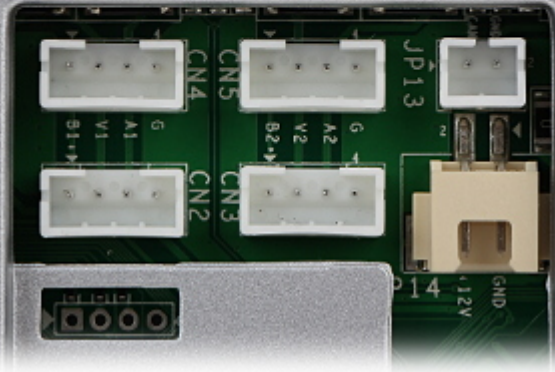

## PRESENTATION

Door station:  
Front view:

Side view:

Mounting side view:

Connectors:

Connectors description:

INDOOR PANEL:

Front view:

Rear view:

Connectors:

Do not connect the power wire of the four-core cable to the V1/V2 pin (video wire) or A1/A2 pin (audio wire) of the four-wire interface.

B1+	V1	A1	G	B2+	V2	A2	G	CAM	G
B1+	V1	A1	G	B2+	V2	A2	G	+12V	G

Volume adjustment:

In the kit: