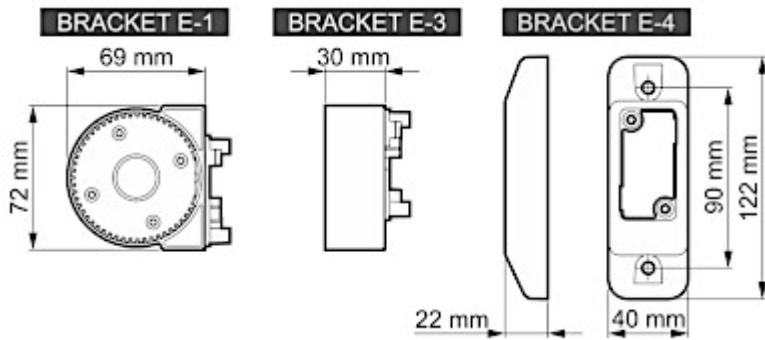

Example of application: