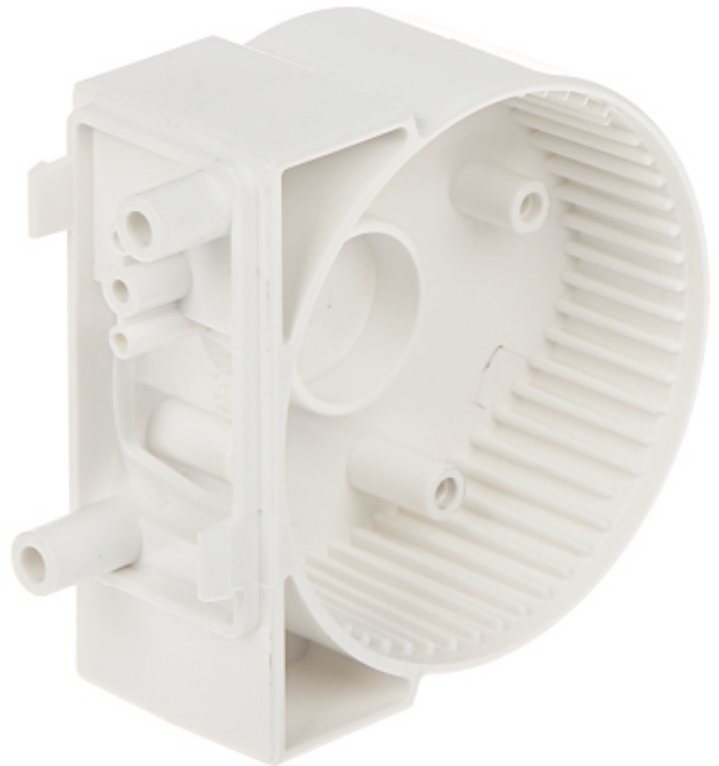

Code: BRACKET-E-1

THE BODY OF THE MODULAR BRACKET FOR MOTION DETECTORS

BRACKET-E-1 SATEL

Net: 2.86 EUR Gross: 2.86 EUR

The BRACKET-E-1 body is an element of the modular bracket for BRACKET-E motion detectors.

SPECIFICATION

Support:	BRACKET-E-2A, BRACKET-E-2B, BRACKET-E-5, BRACKET-E-4, BRACKET-E-3, BRACKET-E-6
Color:	White
Weight:	0.038 kg
Manufacturer / Brand:	SATEL
Guarantee:	2 years

PRESENTATION

DELTA-OPTI Monika Matysiak; <https://www.delta.poznan.pl>
POL; 60-713 Poznań; Graniczna 10
e-mail: delta-opti@delta.poznan.pl; tel: +(48) 61 864 69 60