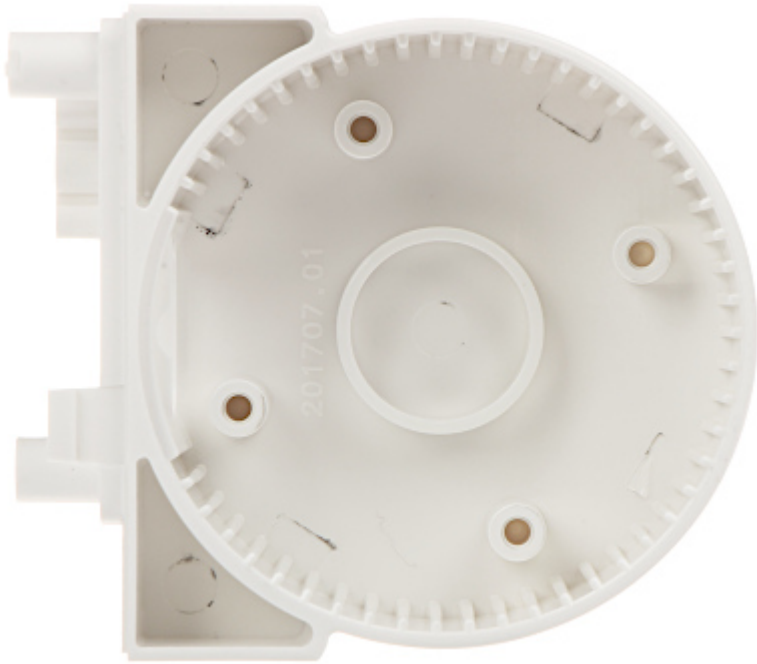

Code: BRACKET-E-1

THE BODY OF THE MODULAR BRACKET FOR MOTION DETECTORS

BRACKET-E-1 SATEL

Net: 2.86 EUR Gross: 2.86 EUR

The BRACKET-E-1 body is an element of the modular bracket for BRACKET-E motion detectors.

SPECIFICATION

Support:	BRACKET-E-2A, BRACKET-E-2B, BRACKET-E-5, BRACKET-E-4, BRACKET-E-3, BRACKET-E-6
Color:	White
Weight:	0.038 kg
Manufacturer / Brand:	SATEL
Guarantee:	2 years

PRESENTATION

DELTA-OPTI Monika Matysiak; <https://www.delta.poznan.pl>
POL; 60-713 Poznań; Graniczna 10
e-mail: delta-opti@delta.poznan.pl; tel: +(48) 61 864 69 60