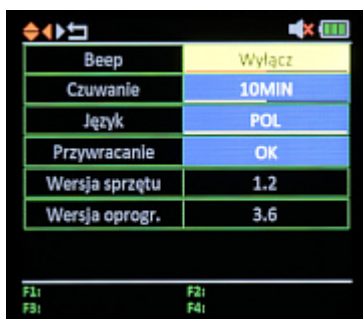

Code: TSC-1270

UNIVERSAL METER **TSC-1270** DVB-T/T2 DVB-S/S2 DVB-C/C2

Net: **647.40 PLN** Gross: **647.40 PLN**

The TSC-1270 allows to measure the TV signals at DVB-T/T2, DVB-S/S2, DVB-C/C2 installations. Readable menu will help the operation for any installer.

DELTA-OPTI Monika Matysiak; <https://www.delta.poznan.pl>
POL; 60-713 Poznań; Graniczna 10
e-mail: delta-opti@delta.poznan.pl; tel: +(48) 61 864 69 60

Main features:	<ul style="list-style-type: none"> • DVB-S/S2 : Power measurement, Measurement of CNR, CBER, VBER (DVBS), LBER (DVBS2), Real-time spectrum analyzer, Possibility of displaying signal parameters for 4 transponders on one screen - Easy identification for Quattro LNB, Satellite identification function, Satellite location function, Calculation of the azimuth and elevation angles, Measurement of azimuth and elevation, DisEqC automatic identification, • DVB-T/T2 : Power measurement, Measurement of VBER (DVBT), LBER (DVBT2), SNR i CBER, Signal parameters (strength and quality) for 4 channels can be displayed on one screen, Spectrum analysis, Automatic channel scan • DVB-C/C2 : Power measurement, Measurement of BER, PER(DVBC/MCNS), LBER(DVBC2), SNR, Spectrum analysis, Automatic channel scan • Analog signal measurement possible • Speaker built-in • High measurement accuracy • The set includes a practical case • Estimated battery operation time ~ 3 h
Weight:	0.23 kg
Dimensions:	178 x 81 x 36 mm
Supported languages:	Polish, English
Manufacturer / Brand:	Amiko
Guarantee:	2 years

PRESENTATION

Front panel:

Bottom view:

Top view:

Device is secured by handy case:

OSD menu:

In the kit:

PACKAGE