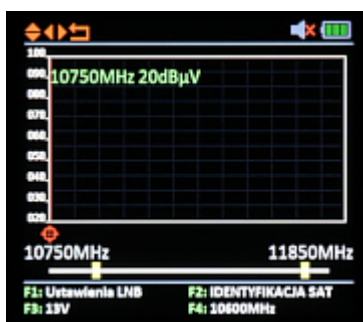

Code: TSC-1270

UNIVERSAL METER **TSC-1270** DVB-T/T2 DVB-S/S2 DVB-C/C2

Net: **647.40 PLN** Gross: **647.40 PLN**

The TSC-1270 allows to measure the TV signals at DVB-T/T2, DVB-S/S2, DVB-C/C2 installations. Readable menu will help the operation for any installer.

DELTA-OPTI Monika Matysiak; <https://www.delta.poznan.pl>
POL; 60-713 Poznań; Graniczna 10
e-mail: delta-opti@delta.poznan.pl; tel: +(48) 61 864 69 60

Main features:	<ul style="list-style-type: none"> • DVB-S/S2 : Power measurement, Measurement of CNR, CBER, VBER (DVBS), LBER (DVBS2), Real-time spectrum analyzer, Possibility of displaying signal parameters for 4 transponders on one screen - Easy identification for Quattro LNB, Satellite identification function, Satellite location function, Calculation of the azimuth and elevation angles, Measurement of azimuth and elevation, DisEqC automatic identification, • DVB-T/T2 : Power measurement, Measurement of VBER (DVBT), LBER (DVBT2), SNR i CBER, Signal parameters (strength and quality) for 4 channels can be displayed on one screen, Spectrum analysis, Automatic channel scan • DVB-C/C2 : Power measurement, Measurement of BER, PER(DVBC/MCNS), LBER(DVBC2), SNR, Spectrum analysis, Automatic channel scan • Analog signal measurement possible • Speaker built-in • High measurement accuracy • The set includes a practical case • Estimated battery operation time ~ 3 h
Weight:	0.23 kg
Dimensions:	178 x 81 x 36 mm
Supported languages:	Polish, English
Manufacturer / Brand:	Amiko
Guarantee:	2 years

PRESENTATION

Front panel:

Bottom view:

Top view:

Device is secured by handy case:

OSD menu:

In the kit:

PACKAGE

Dimensions (L x W x H): 0x0x0 mm	Gross Weight: 0 kg
----------------------------------	--------------------