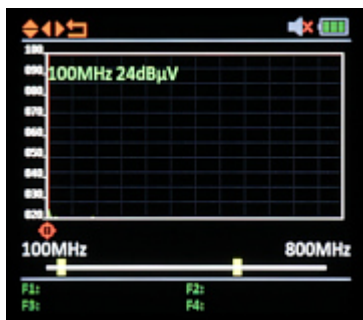

Code: TSC-1270

UNIVERSAL METER **TSC-1270** DVB-T/T2 DVB-S/S2 DVB-C/C2

Net: **647.40 PLN** Gross: **647.40 PLN**

The TSC-1270 allows to measure the TV signals at DVB-T/T2, DVB-S/S2, DVB-C/C2 installations. Readable menu will help the operation for any installer.

DELTA-OPTI Monika Matysiak; <https://www.delta.poznan.pl>
POL; 60-713 Poznań; Graniczna 10
e-mail: delta-opti@delta.poznan.pl; tel: +(48) 61 864 69 60

Main features:	<ul style="list-style-type: none"> • DVB-S/S2 : Power measurement, Measurement of CNR, CBER, VBER (DVBS), LBER (DVBS2), Real-time spectrum analyzer, Possibility of displaying signal parameters for 4 transponders on one screen - Easy identification for Quattro LNB, Satellite identification function, Satellite location function, Calculation of the azimuth and elevation angles, Measurement of azimuth and elevation, DisEqC automatic identification, • DVB-T/T2 : Power measurement, Measurement of VBER (DVBT), LBER (DVBT2), SNR i CBER, Signal parameters (strength and quality) for 4 channels can be displayed on one screen, Spectrum analysis, Automatic channel scan • DVB-C/C2 : Power measurement, Measurement of BER, PER(DVBC/MCNS), LBER(DVBC2), SNR, Spectrum analysis, Automatic channel scan • Analog signal measurement possible • Speaker built-in • High measurement accuracy • The set includes a practical case • Estimated battery operation time ~ 3 h
Weight:	0.23 kg
Dimensions:	178 x 81 x 36 mm
Supported languages:	Polish, English
Manufacturer / Brand:	Amiko
Guarantee:	2 years

PRESENTATION

Front panel:

Bottom view:

Top view:

Device is secured by handy case:

OSD menu:

In the kit:

PACKAGE

Dimensions (L x W x H): 0x0x0 mm	Gross Weight: 0 kg
----------------------------------	--------------------