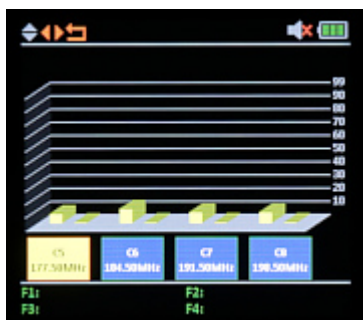

Code: TSC-1270

UNIVERSAL METER **TSC-1270** DVB-T/T2 DVB-S/S2 DVB-C/C2

Net: **647.40 PLN** Gross: **647.40 PLN**

The TSC-1270 allows to measure the TV signals at DVB-T/T2, DVB-S/S2, DVB-C/C2 installations. Readable menu will help the operation for any installer.

DELTA-OPTI Monika Matysiak; <https://www.delta.poznan.pl>
POL; 60-713 Poznań; Graniczna 10
e-mail: delta-opti@delta.poznan.pl; tel: +(48) 61 864 69 60

Main features:	<ul style="list-style-type: none"> • DVB-S/S2 : Power measurement, Measurement of CNR, CBER, VBER (DVBS), LBER (DVBS2), Real-time spectrum analyzer, Possibility of displaying signal parameters for 4 transponders on one screen - Easy identification for Quattro LNB, Satellite identification function, Satellite location function, Calculation of the azimuth and elevation angles, Measurement of azimuth and elevation, DisEqC automatic identification, • DVB-T/T2 : Power measurement, Measurement of VBER (DVBT), LBER (DVBT2), SNR i CBER, Signal parameters (strength and quality) for 4 channels can be displayed on one screen, Spectrum analysis, Automatic channel scan • DVB-C/C2 : Power measurement, Measurement of BER, PER(DVBC/MCNS), LBER(DVBC2), SNR, Spectrum analysis, Automatic channel scan • Analog signal measurement possible • Speaker built-in • High measurement accuracy • The set includes a practical case • Estimated battery operation time ~ 3 h
Weight:	0.23 kg
Dimensions:	178 x 81 x 36 mm
Supported languages:	Polish, English
Manufacturer / Brand:	Amiko
Guarantee:	2 years

PRESENTATION

Front panel:

Bottom view:

Top view:

Device is secured by handy case:

OSD menu:

In the kit:

PACKAGE

Dimensions (L x W x H): 0x0x0 mm	Gross Weight: 0 kg
----------------------------------	--------------------