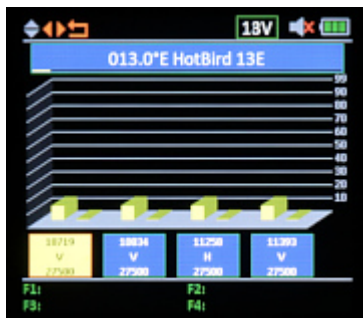

Code: TSC-1270

UNIVERSAL METER **TSC-1270** DVB-T/T2 DVB-S/S2 DVB-C/C2

Net: **647.40 PLN** Gross: **647.40 PLN**

The TSC-1270 allows to measure the TV signals at DVB-T/T2, DVB-S/S2, DVB-C/C2 installations. Readable menu will help the operation for any installer.

DELTA-OPTI Monika Matysiak; <https://www.delta.poznan.pl>
POL; 60-713 Poznań; Graniczna 10
e-mail: delta-opti@delta.poznan.pl; tel: +(48) 61 864 69 60

Main features:	<ul style="list-style-type: none"> • DVB-S/S2 : Power measurement, Measurement of CNR, CBER, VBER (DVBS), LBER (DVBS2), Real-time spectrum analyzer, Possibility of displaying signal parameters for 4 transponders on one screen - Easy identification for Quattro LNB, Satellite identification function, Satellite location function, Calculation of the azimuth and elevation angles, Measurement of azimuth and elevation, DisEqC automatic identification, • DVB-T/T2 : Power measurement, Measurement of VBER (DVBT), LBER (DVBT2), SNR i CBER, Signal parameters (strength and quality) for 4 channels can be displayed on one screen, Spectrum analysis, Automatic channel scan • DVB-C/C2 : Power measurement, Measurement of BER, PER(DVBC/MCNS), LBER(DVBC2), SNR, Spectrum analysis, Automatic channel scan • Analog signal measurement possible • Speaker built-in • High measurement accuracy • The set includes a practical case • Estimated battery operation time ~ 3 h
Weight:	0.23 kg
Dimensions:	178 x 81 x 36 mm
Supported languages:	Polish, English
Manufacturer / Brand:	Amiko
Guarantee:	2 years

PRESENTATION

Front panel:

Bottom view:

Top view:

Device is secured by handy case:

OSD menu:

In the kit:

PACKAGE

Dimensions (L x W x H): 0x0x0 mm	Gross Weight: 0 kg
----------------------------------	--------------------