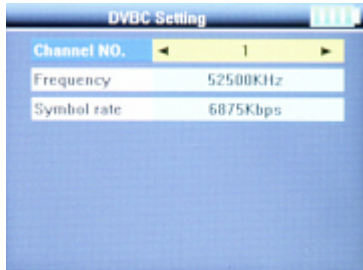

In the kit:

PACKAGE

Dimensions (L x W x H): 0x0x0 mm	Gross Weight: 0 kg