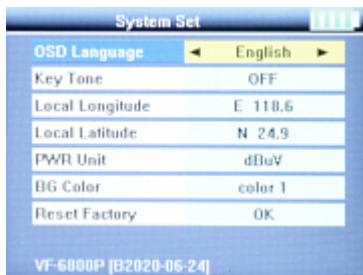

In the kit:

PACKAGE

Dimensions (L x W x H): 0x0x0 mm	Gross Weight: 0 kg