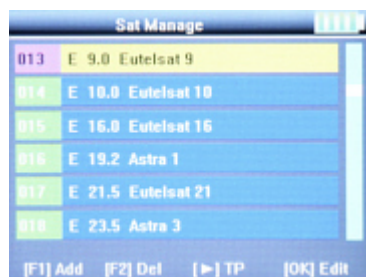

## PRESENTATION

Front panel:

Side view:

Top view:

Rear view:

OSD menu:

Motor Set ||||

Sat Name	TelStar 18 -Ku	
Transponder	(9/17) 12345 V 43000	
Motor	DISEqc 1.2	
Position N	1/64	
West	Save N	East
Auto West	ref to 0	Auto East