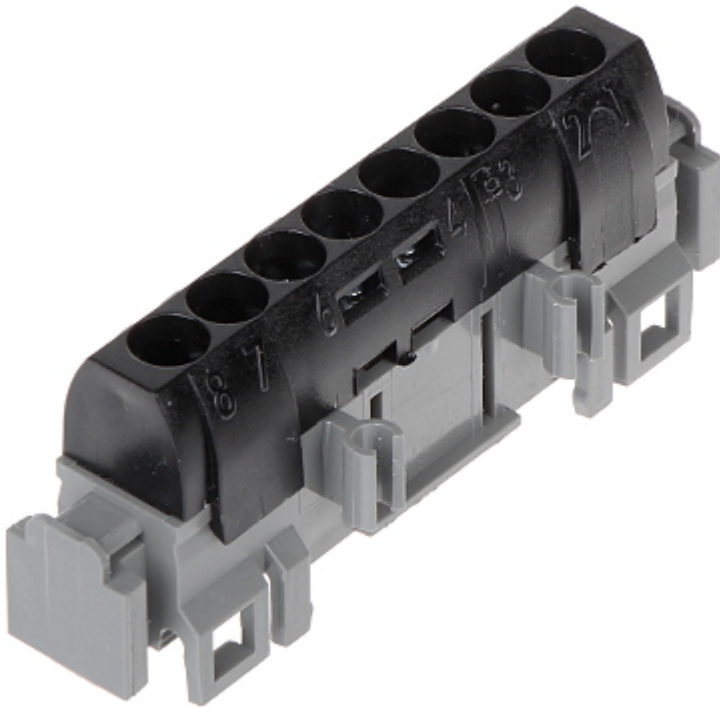

PACKAGE

Dimensions (L x W x H): 0x0x0 mm	Gross Weight: 0 kg