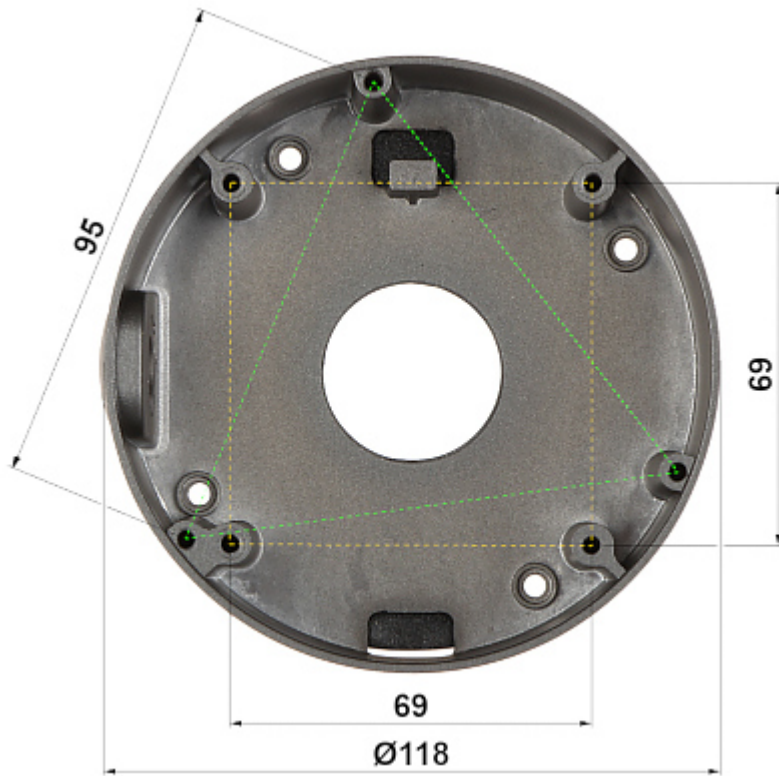

Code: BCS-B-DK

CEILING BRACKET FOR DOME CAMERAS **BCS-B-DK** BCS BASIC

Net: **7.66 EUR** Gross: **7.66 EUR**

Ceiling bracket for cameras. Designed to dome cameras.

It can be used to vandal-proof cameras installation. It has very useful advantage, possibility to hide camera cables and connectors.

SPECIFICATION

Neck diameter:	Ø 118 mm
Suitable for cameras:	BCS BASIC
Material:	Aluminum
Color:	Graphite
Distance from mounting surface:	42 mm
Weight:	0.176 kg
Dimensions:	Ø 118 x 42 mm
Manufacturer / Brand:	BCS BASIC
Guarantee:	3 years

PRESENTATION

Camera mounting side view:

DELTA-OPTI Monika Matysiak; <https://www.delta.poznan.pl>
POL; 60-713 Poznań; Graniczna 10
e-mail: delta-opti@delta.poznan.pl; tel: +(48) 61 864 69 60

Wall mounting side view:

Dimensions:

In the kit:

DELTA-OPTI Monika Matysiak; <https://www.delta.poznan.pl>
POL; 60-713 Poznań; Graniczna 10
e-mail: delta-opti@delta.poznan.pl; tel: +(48) 61 864 69 60

PACKAGE

Dimensions (L x W x H): 0x0x0 mm	Gross Weight: 0 kg
----------------------------------	--------------------