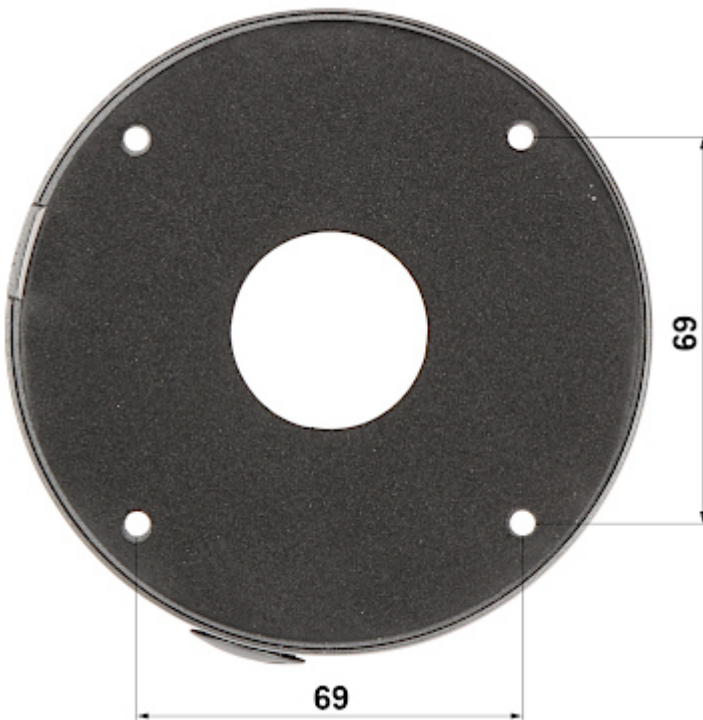

In the kit:

DELTA-OPTI Monika Matysiak; <https://www.delta.poznan.pl>
POL; 60-713 Poznań; Graniczna 10
e-mail: delta-opti@delta.poznan.pl; tel: +(48) 61 864 69 60