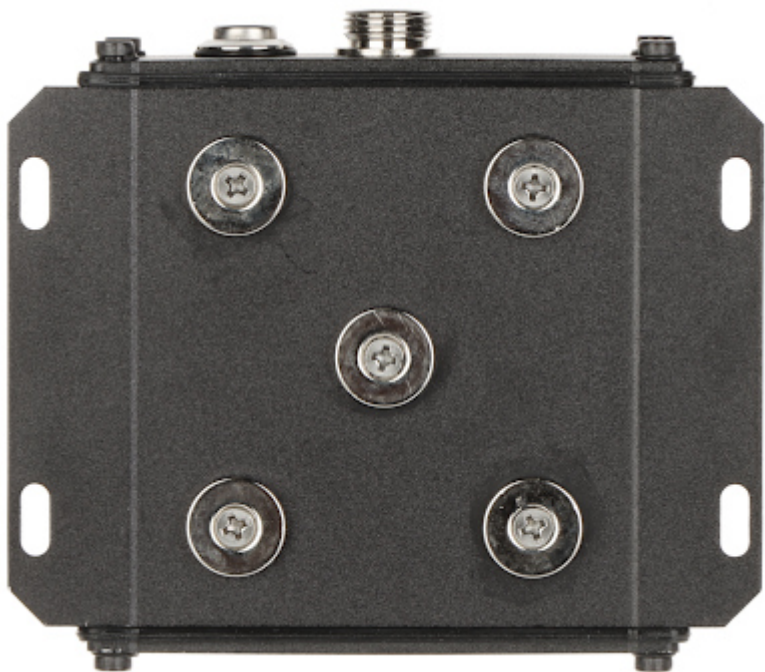

Code: ATE-BAT-2600MAH

# BATTERY **ATE-BAT-2600MAH** FOR THE ATE-W-CAM720-FK4 CAMERA AUTONE

Net: **55.57 EUR** Gross: **55.57 EUR**

The ATE-BAT-2600MAH external battery allows you to conveniently provide power to the ATE-W-CAM720-FK4 camera (it can also power other DC 12V cameras). The factory-mounted magnets in the device housing allow for quick, reliable and convenient mounting of the battery to metal surfaces.

## SPECIFICATION

Application:	ATE-W-CAM720-FK4
Voltage:	12 V DC
Battery capacity:	2600 mAh
Main features:	<ul style="list-style-type: none"><li>• Integrated magnets to attach to metal surfaces,</li><li>• ON/OFF button,</li><li>• M12 connector</li></ul>
"Index of Protection":	IP67
Weight:	0.32 kg
Dimensions:	105 x 93 x 33 mm
Manufacturer / Brand:	AUTONE
Guarantee:	2 years

M12 connector:

Mounting side view:

In the kit: