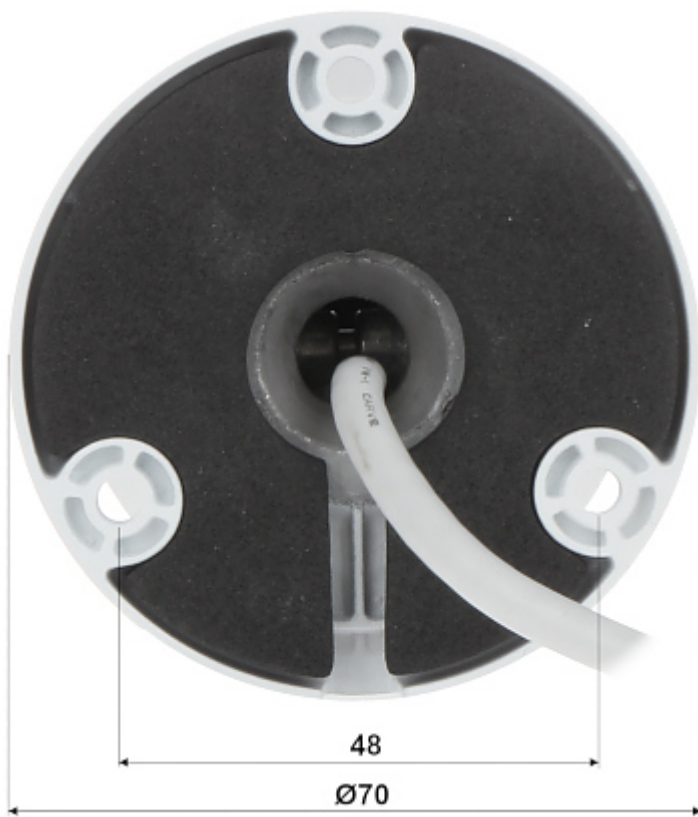

In the kit:

DELTA-OPTI Monika Matysiak; <https://www.delta.poznan.pl>
POL; 60-713 Poznań; Graniczna 10
e-mail: delta-opti@delta.poznan.pl; tel: +(48) 61 864 69 60