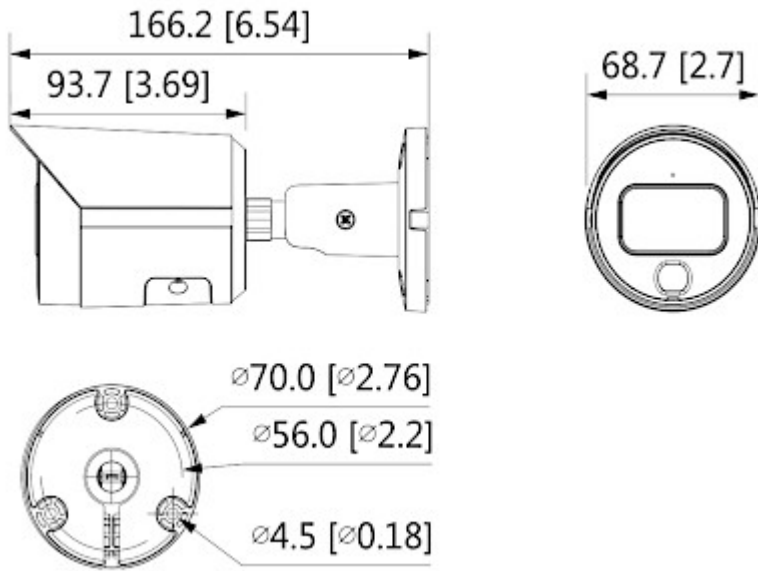

In the kit:

DELTA-OPTI Monika Matysiak; <https://www.delta.poznan.pl>
POL; 60-713 Poznań; Graniczna 10
e-mail: delta-opti@delta.poznan.pl; tel: +(48) 61 864 69 60