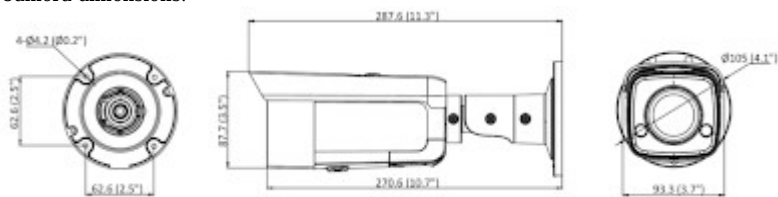

Side view:

Memory card slot:

Camera mounting side view:

Camera dimensions:

In the kit:

## OUR TESTS

Camera image at artificial illumination (about 30Lux):

Camera image at night conditions with internal built-in LED illuminator on:

Camera image at direct strong light opposite to camera:

## PACKAGE

Dimensions (L x W x H): 0x0x0 mm	Gross Weight: 0 kg
----------------------------------	--------------------